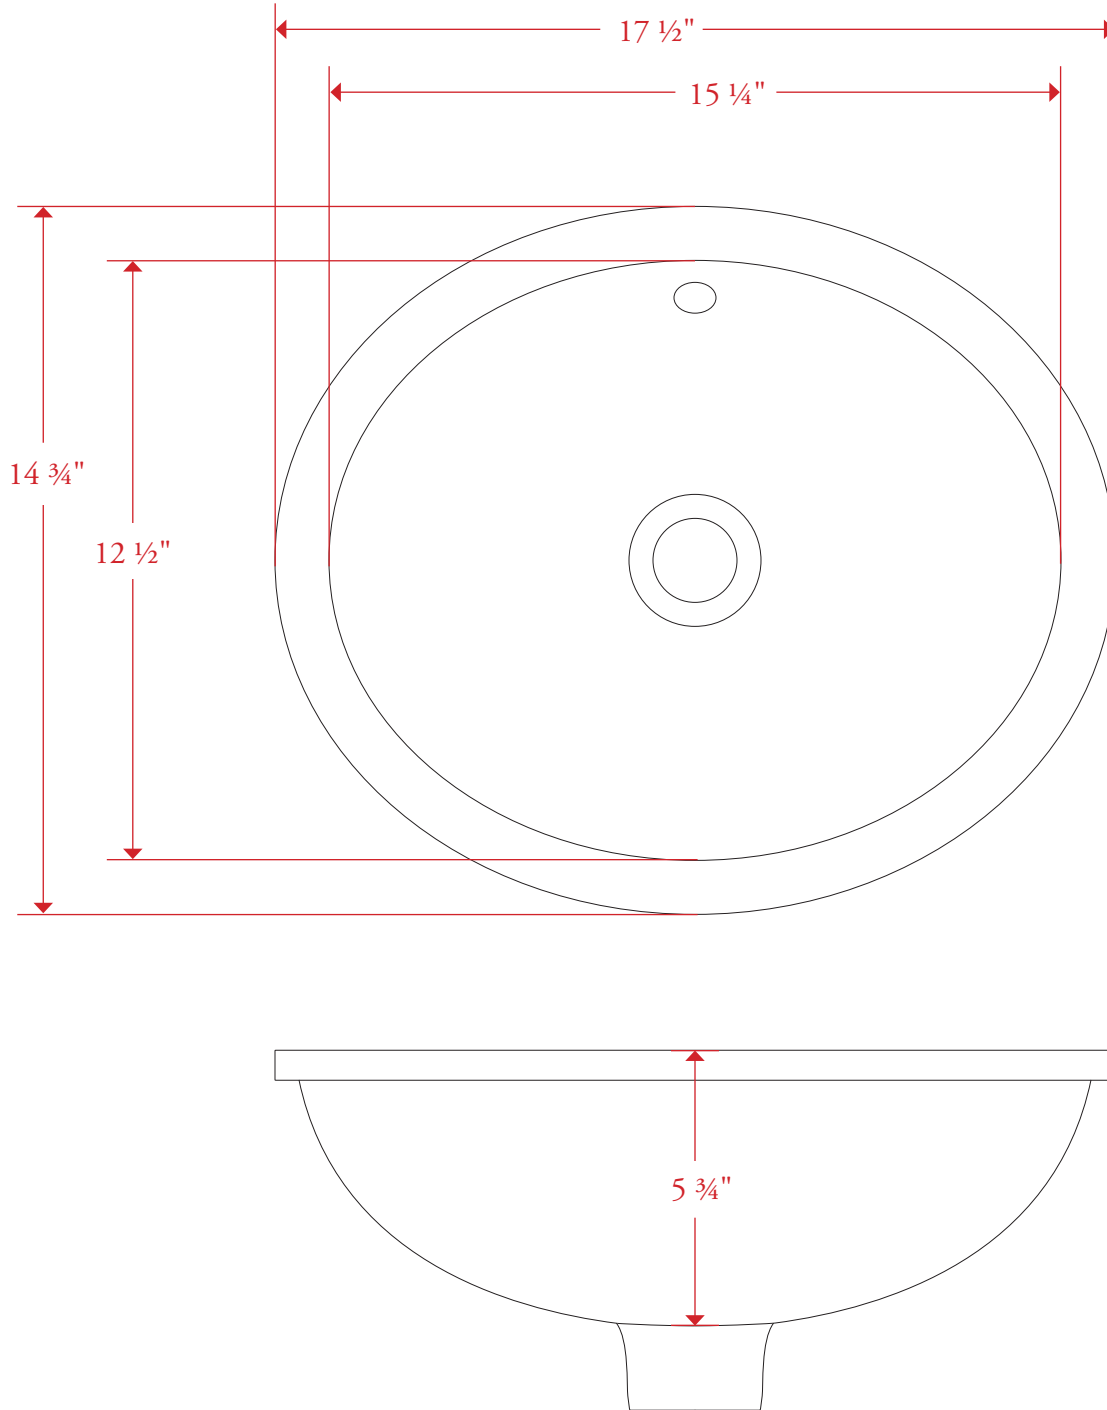

SMALL PORCELAIN OVAL BOWL

15 ¼" x 12 ½" Interior Dimension, 5 ¾" Deep

All measurements are in inches unless otherwise noted. Drawing shown at ¼ scale. Please do not scale drawing. Template is for reference only, not mortising purposes. All field cutting and fitting should be done with physical items. Porcelain bowls are fired and dimensions vary. Bowls are undermount, have an overflow, and fit a 1 ¼" drain (not included with bowl; included with purchase of basin set).