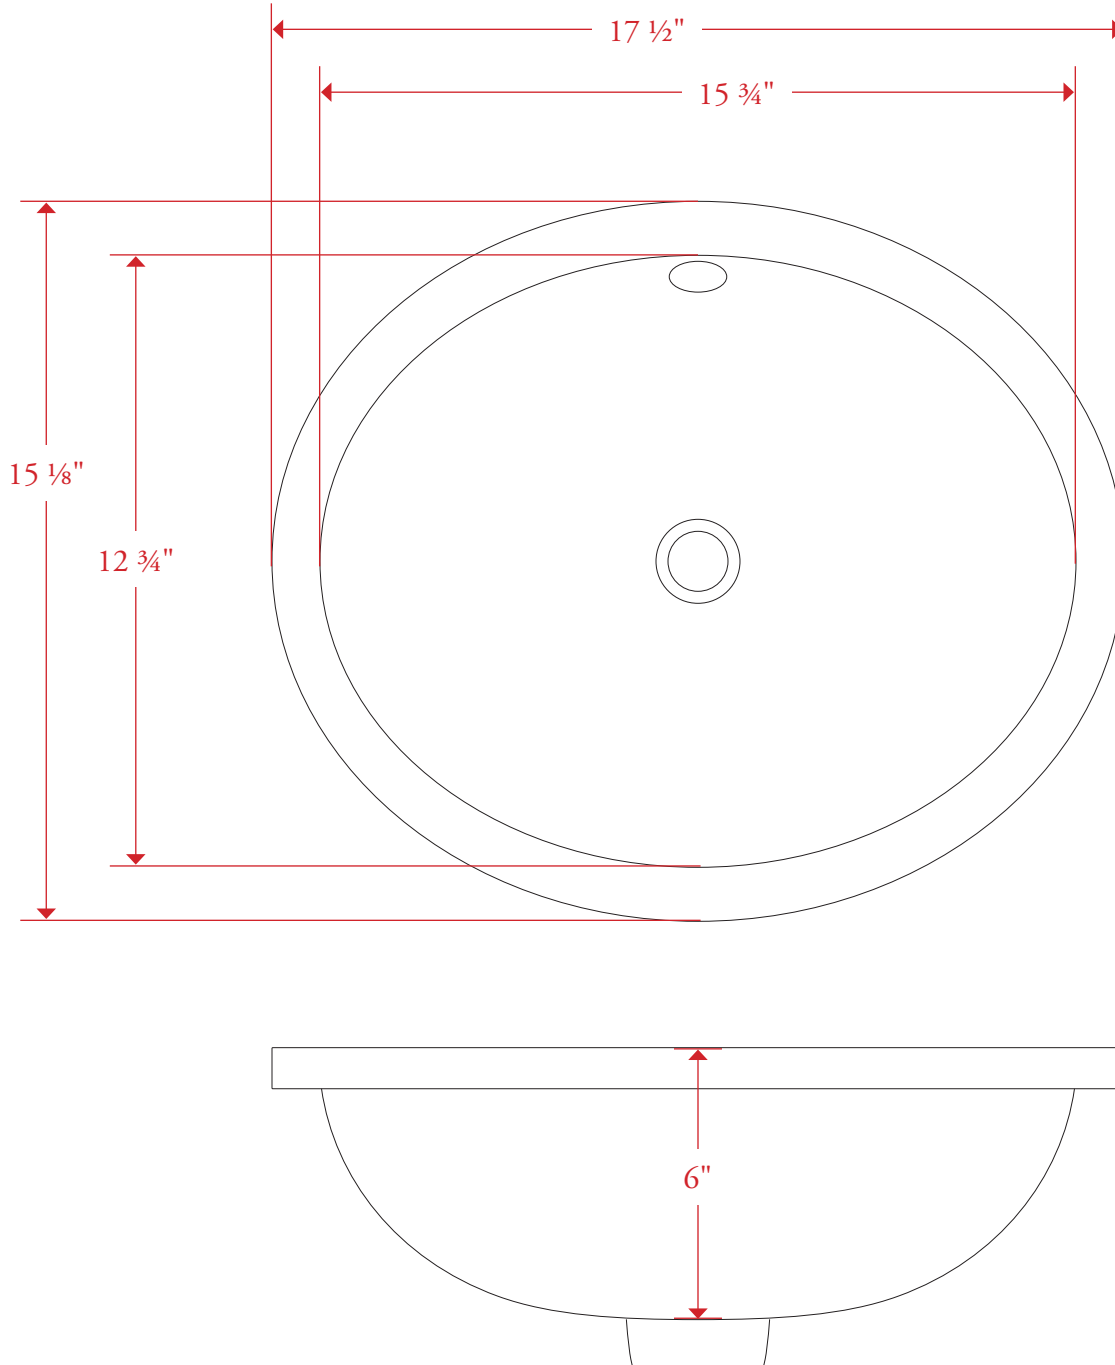

## SMALL PORCELAIN OVAL BOWL

15 ¾" x 12 ¾" Interior Dimension, 6" Deep

All measurements are in inches unless otherwise noted. Drawing shown at ¼ scale. Please do not scale drawing. Template is for reference only, not mortising purposes. All field cutting and fitting should be done with physical items. Porcelain bowls are fired and dimensions vary. Bowls are undermount, have an overflow, and fit a 1 ¼" drain (not included with bowl; included with purchase of basin set).