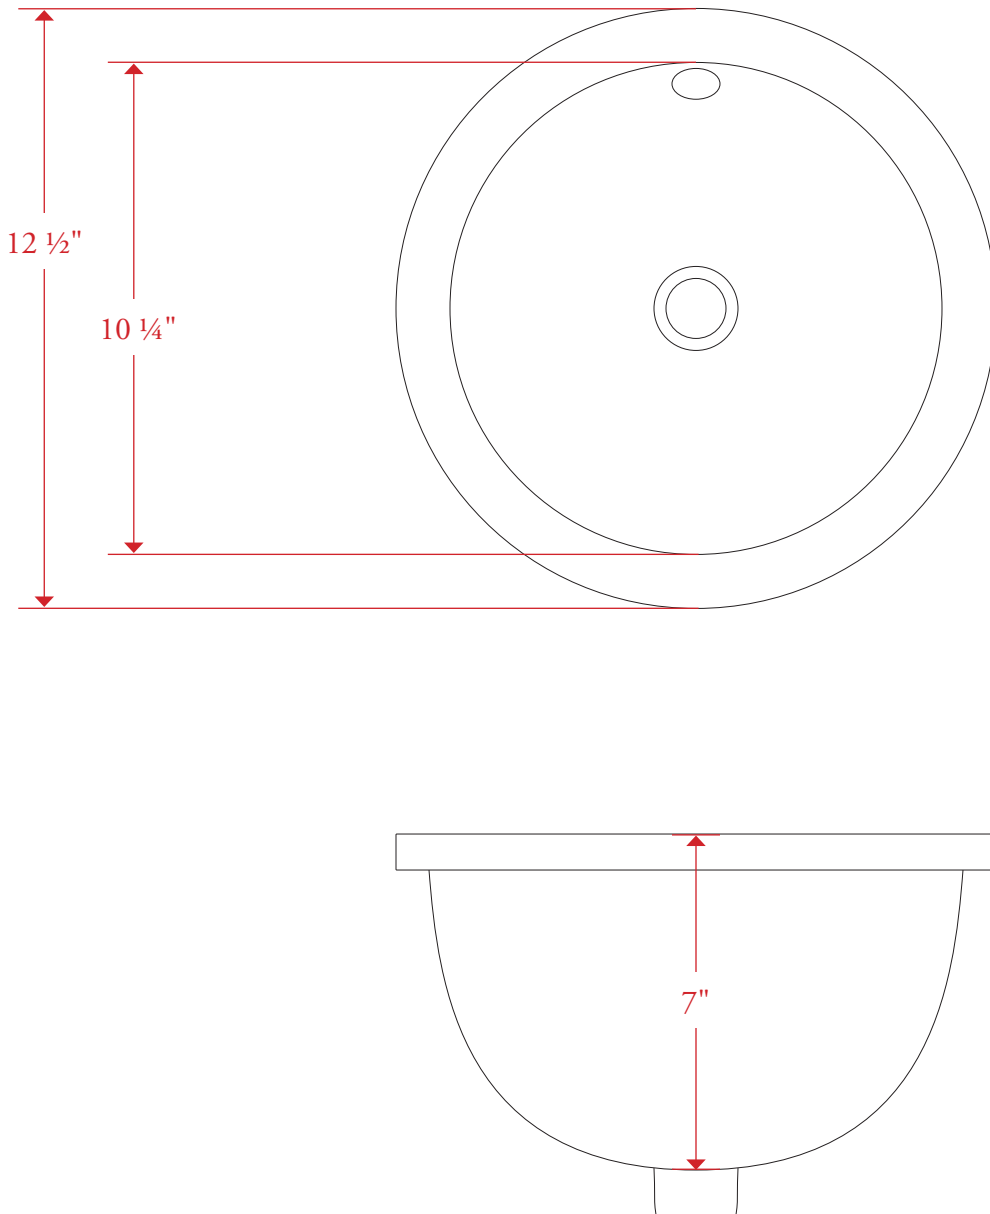

## SMALL PORCELAIN ROUND BOWL

10 ¼" Interior Dimension, 7" Deep

All measurements are in inches unless otherwise noted. Drawing shown at ¼ scale. Please do not scale drawing. Template is for reference only, not mortising purposes. All field cutting and fitting should be done with physical items. Porcelain bowls are fired and dimensions vary. Bowls are undermount, have an overflow, and fit a 1 ¼" drain (not included with bowl; included with purchase of basin set).