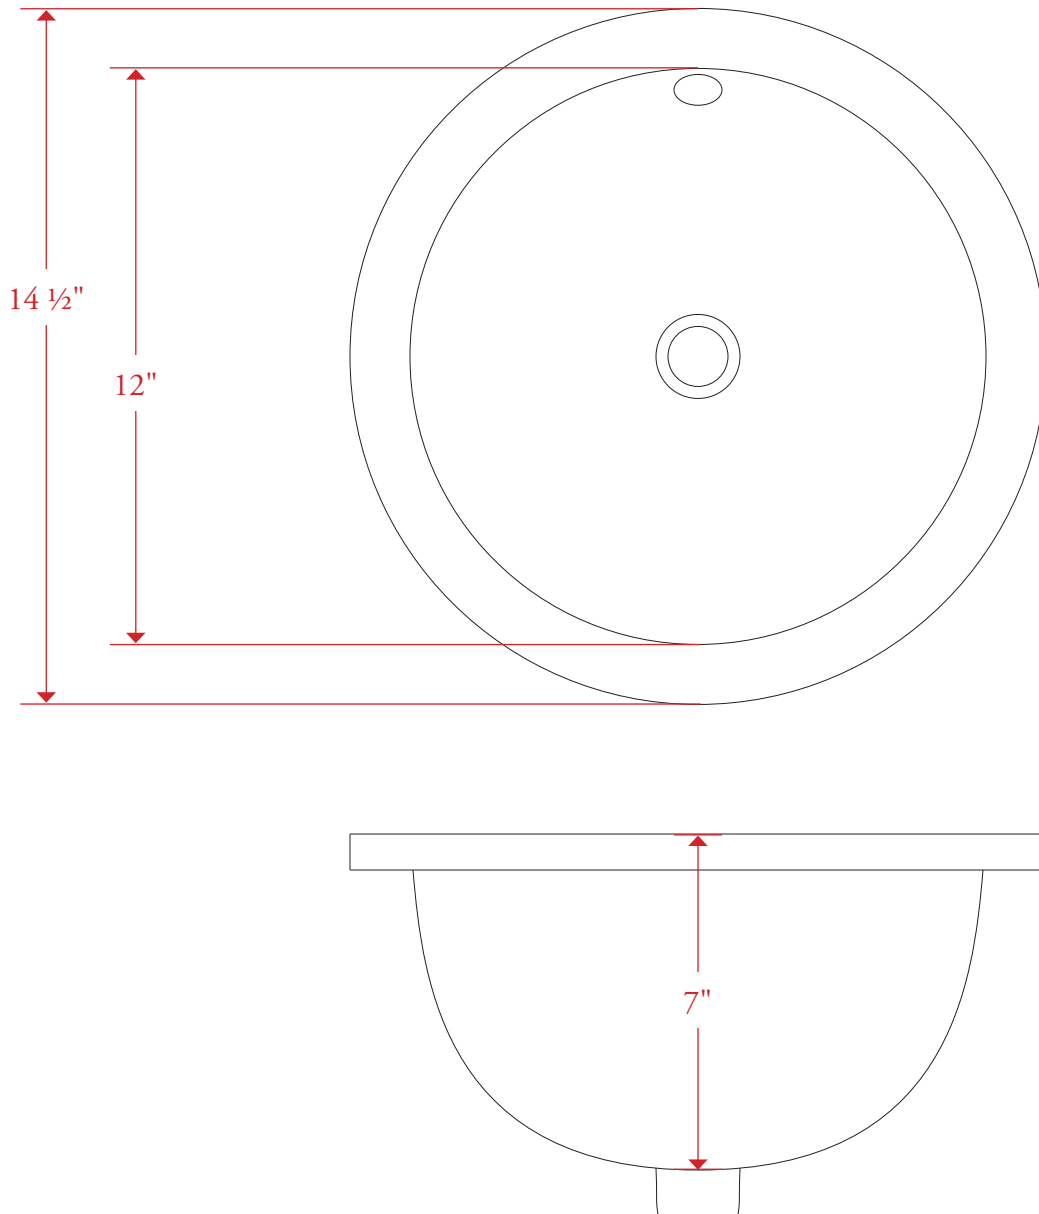

## LARGE PORCELAIN ROUND BOWL

12" Interior Dimension, 7" Deep

All measurements are in inches unless otherwise noted. Drawing shown at 1/4 scale. Please do not scale drawing. Template is for reference only, not mortising purposes. All field cutting and fitting should be done with physical items. Porcelain bowls are fired and dimensions vary. Bowls are undermount, have an overflow, and fit a 1 1/4" drain (not included with bowl; included with purchase of basin set).