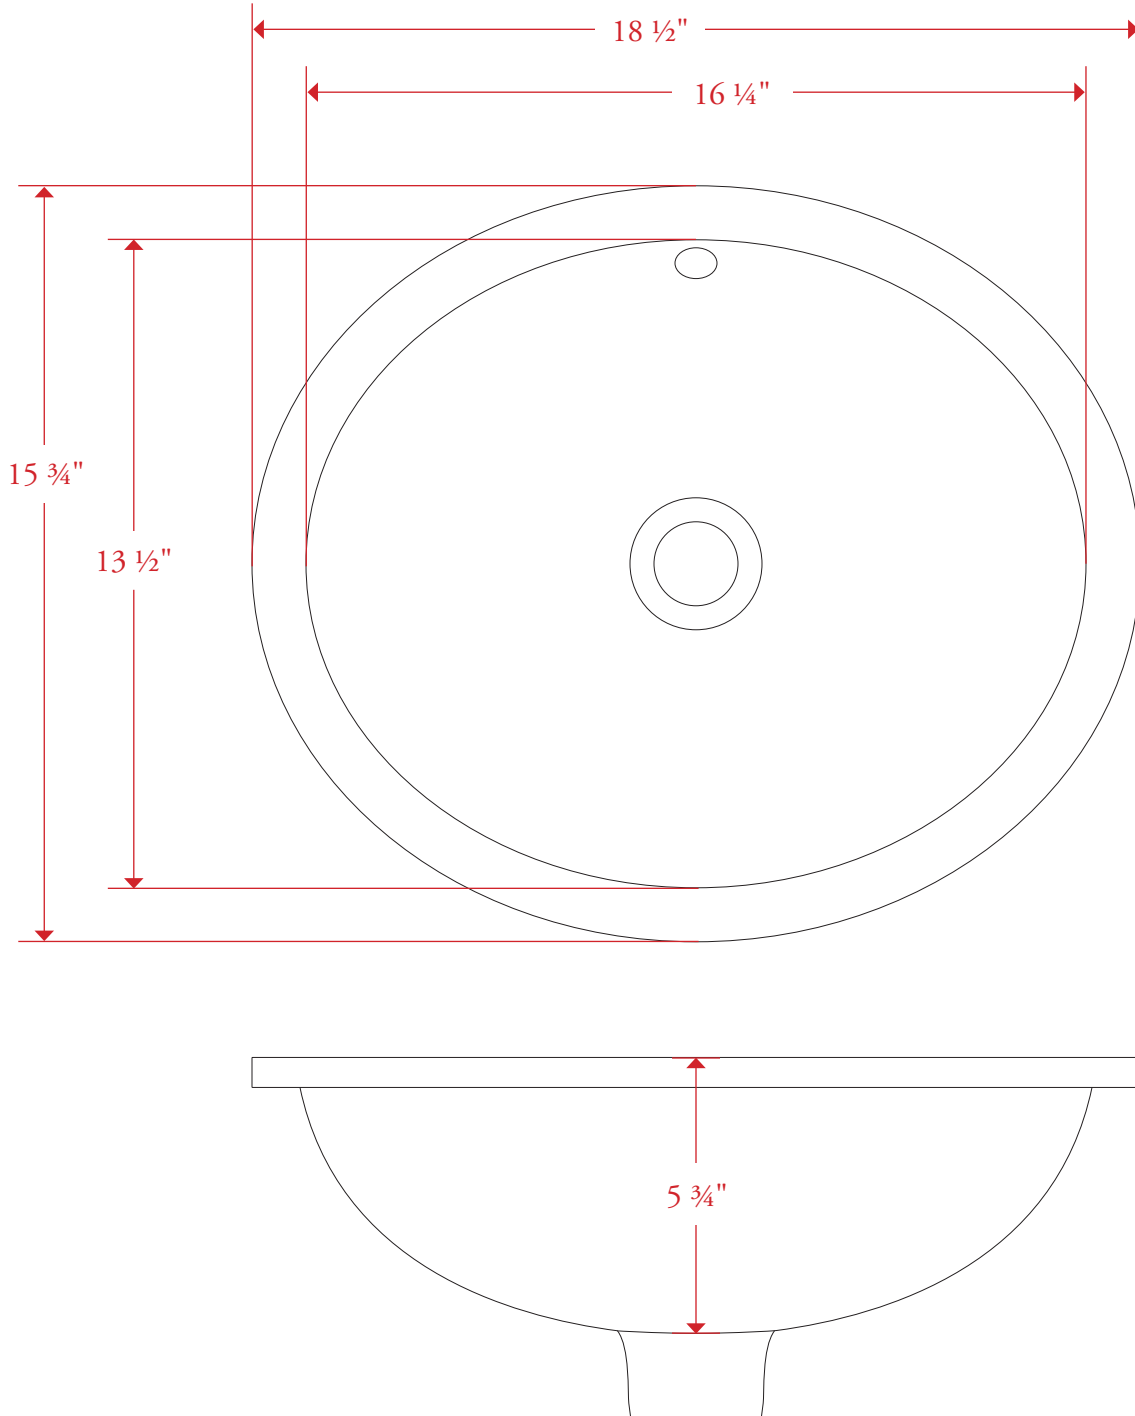

## LARGE PORCELAIN OVAL BOWL

16 ¼" x 13 ½" Interior Dimension, 5 ¾" Deep

All measurements are in inches unless otherwise noted. Drawing shown at ¼ scale. Please do not scale drawing. Template is for reference only, not mortising purposes. All field cutting and fitting should be done with physical items. Porcelain bowls are fired and dimensions vary. Bowls are undermount, have an overflow, and fit a 1 ¼" drain (not included with bowl; included with purchase of basin set).