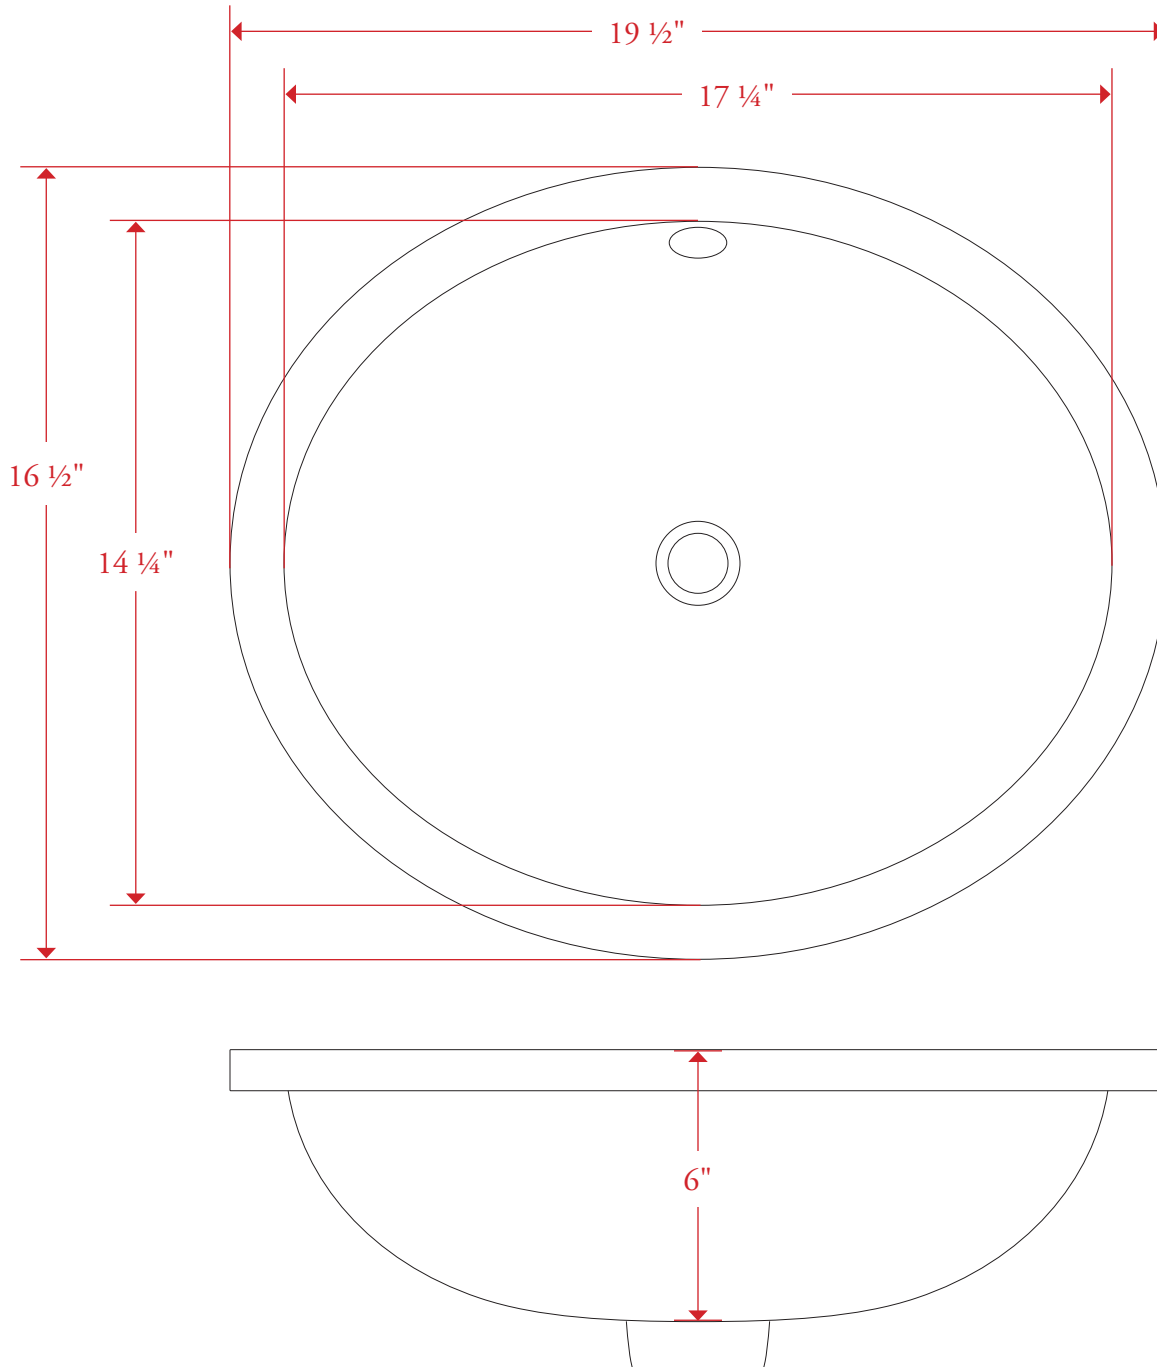

## LARGE PORCELAIN OVAL BOWL

17 ¼" x 14 ¼" Interior Dimension, 6" Deep

All measurements are in inches unless otherwise noted. Drawing shown at ¼ scale. Please do not scale drawing. Template is for reference only, not mortising purposes. All field cutting and fitting should be done with physical items. Porcelain bowls are fired and dimensions vary. Bowls are undermount, have an overflow, and fit a 1 ¼" drain (not included with bowl; included with purchase of basin set).