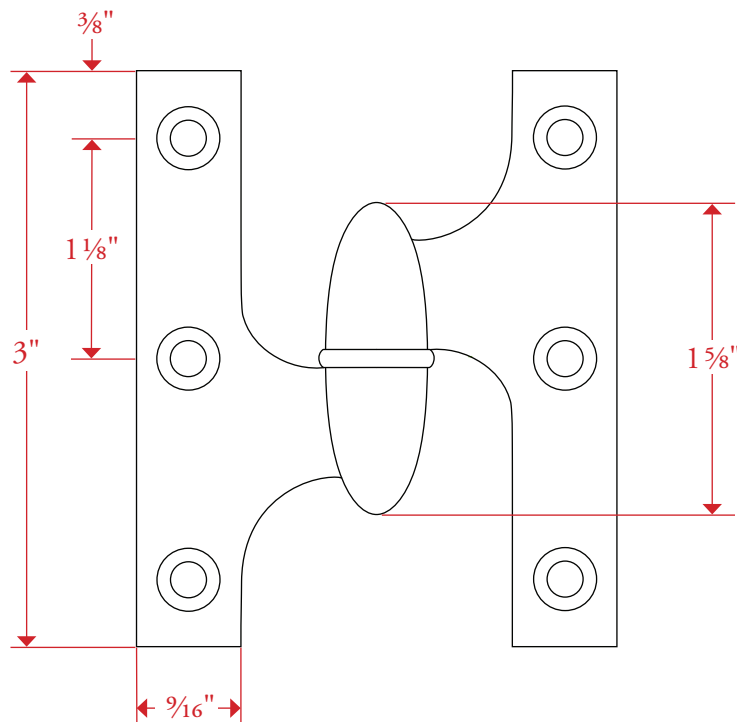

3" x 2 1/2" OLIVE KNUCKLE CABINET HINGE

All measurements are in inches unless otherwise noted. Drawing shown at full scale. Left hand hinge shown; please specify hand when ordering. Template is for reference only, not mortising purposes.
All field cutting and fitting should be done with physical hardware.