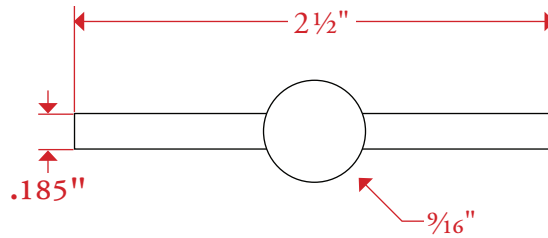

3" x 2 1/2" OLIVE KNUCKLE CABINET HINGE

All measurements are in inches unless otherwise noted. Drawing shown at full scale. Left hand hinge shown; please specify hand when ordering. Template is for reference only, not mortising purposes.
All field cutting and fitting should be done with physical hardware.