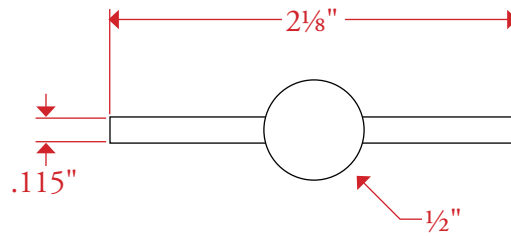

2" x 2 1/8" OLIVE KNUCKLE CABINET HINGE

All measurements are in inches unless otherwise noted. Drawing shown at full scale. Left hand hinge shown; please specify hand when ordering. Template is for reference only, not mortising purposes.
All field cutting and fitting should be done with physical hardware.