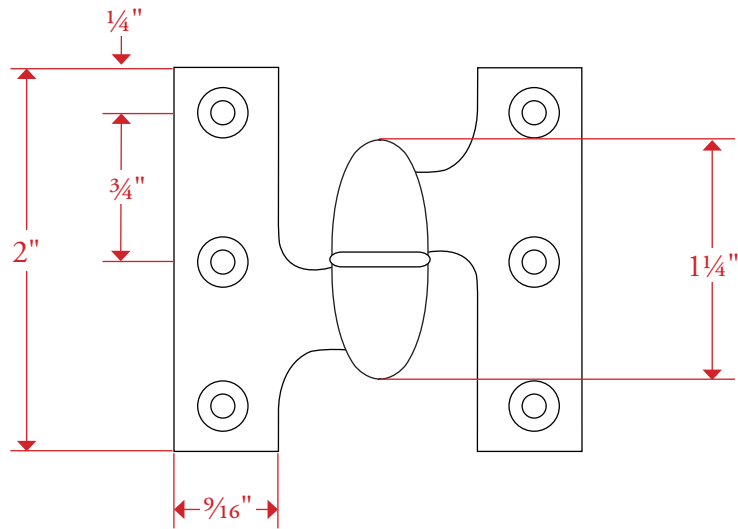

2" x 2 1/8" OLIVE KNUCKLE CABINET HINGE

All measurements are in inches unless otherwise noted. Drawing shown at full scale. Left hand hinge shown; please specify hand when ordering. Template is for reference only, not mortising purposes.
All field cutting and fitting should be done with physical hardware.