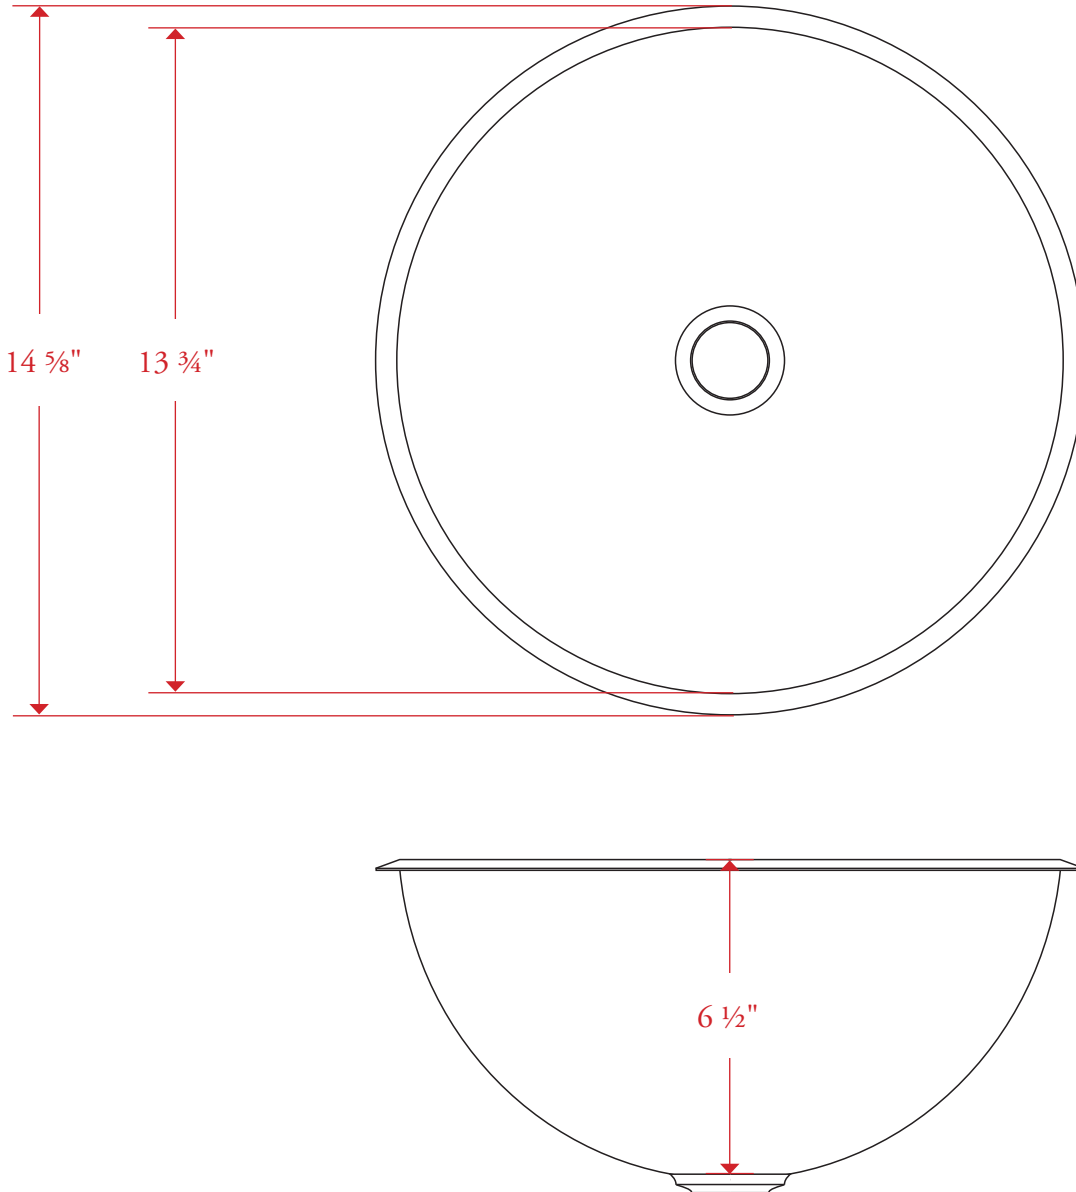

## ROUND COPPER BOWL

76160 - 13 ¾" Interior Dimension, 6 ½" Deep

All measurements are in inches unless otherwise noted. Drawing shown at ¼ scale. Please do not scale drawing. Template is for reference only, not mortising purposes. All field cutting and fitting should be done with physical items. Bowls are undermount and fit a 1 ¼" drain (not included with bowl; included with purchase of basin set). Overflow not included; overflow can be added by request.