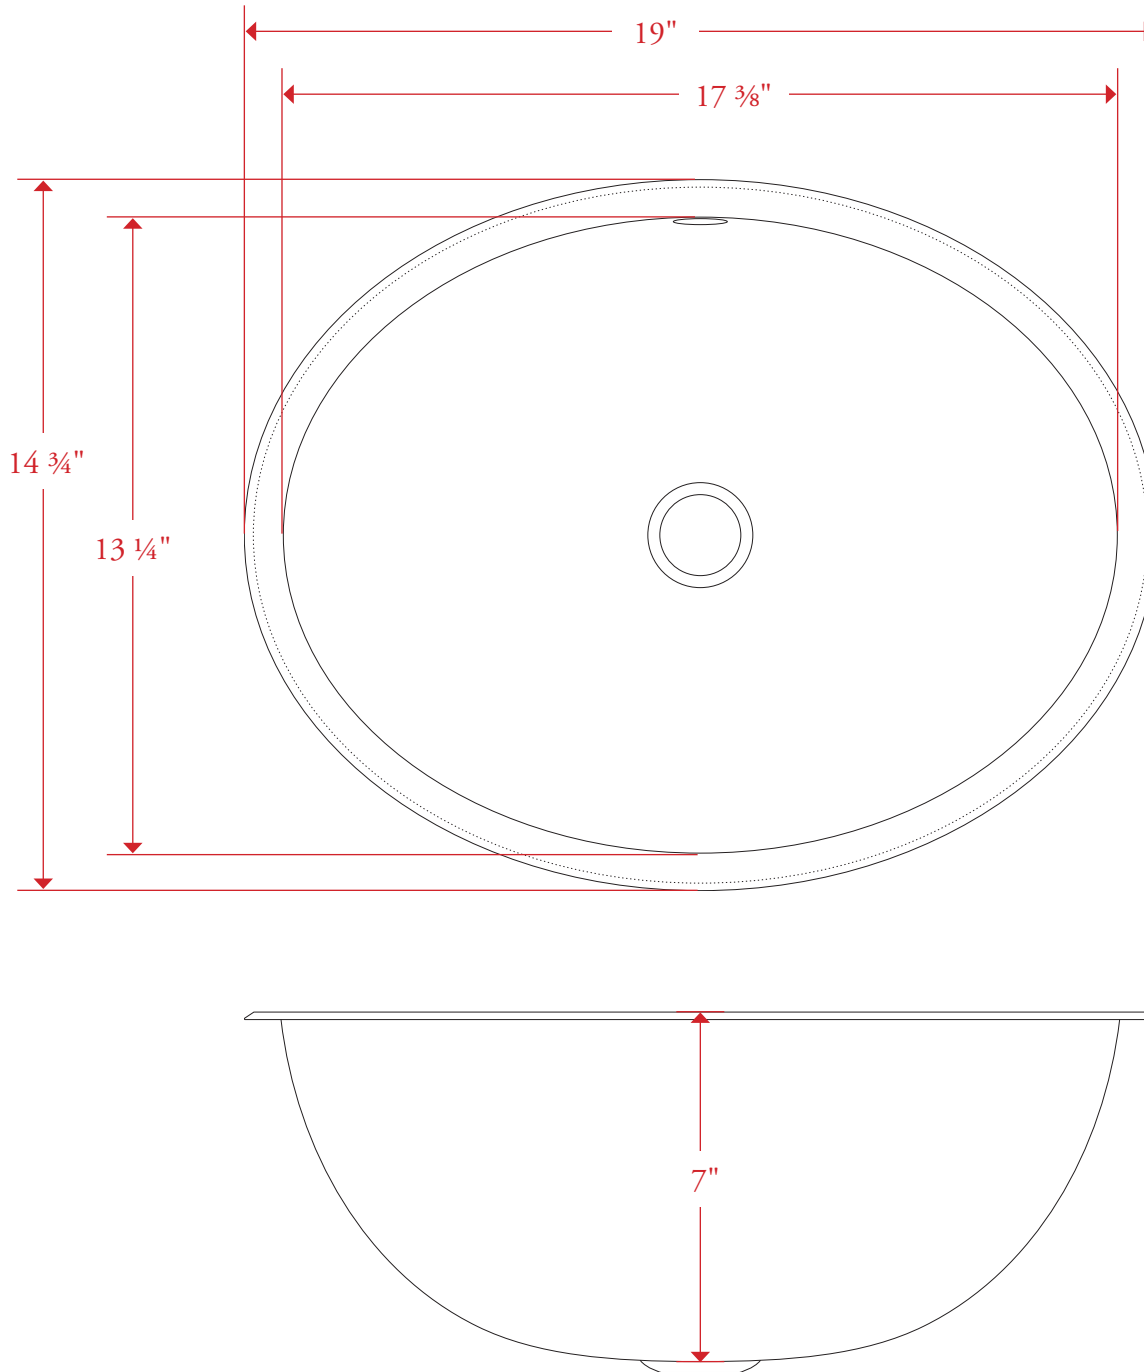

OVAL BRASS BOWL

N° 76070 - 17 ³/₈" x 13 ¹/₄" Interior Dimension, 7" Deep

All measurements are in inches unless otherwise noted. Drawing shown at ¹/₄ scale. Please do not scale drawing.
Template is for reference only, not mortising purposes. All field cutting and fitting should be done with physical items.
Bowls are undermount, have an overflow, and fit a 1 ¹/₄" drain (not included with bowl; included with purchase of basin set).