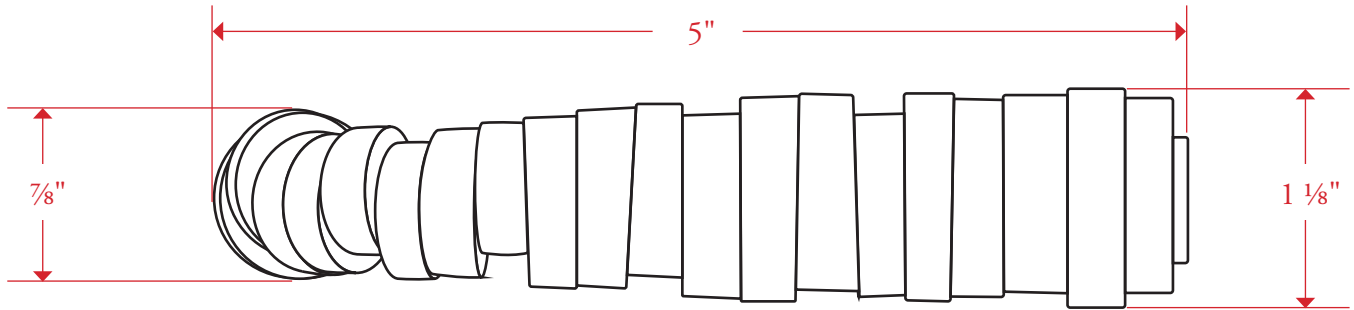

CIRCLES DOOR LEVER

N° 31315 / 1315 - 5"

All measurements are in inches unless otherwise noted. Drawing shown at scale. Please do not scale drawing. Template is for reference only, not mortising purposes. All field cutting and fitting should be done with physical items.

CIRCLES ROSE

N° 01221 - 2"

All measurements are in inches unless otherwise noted. Drawing shown at scale. Please do not scale drawing. Template is for reference only, not mortising purposes. All field cutting and fitting should be done with physical items.