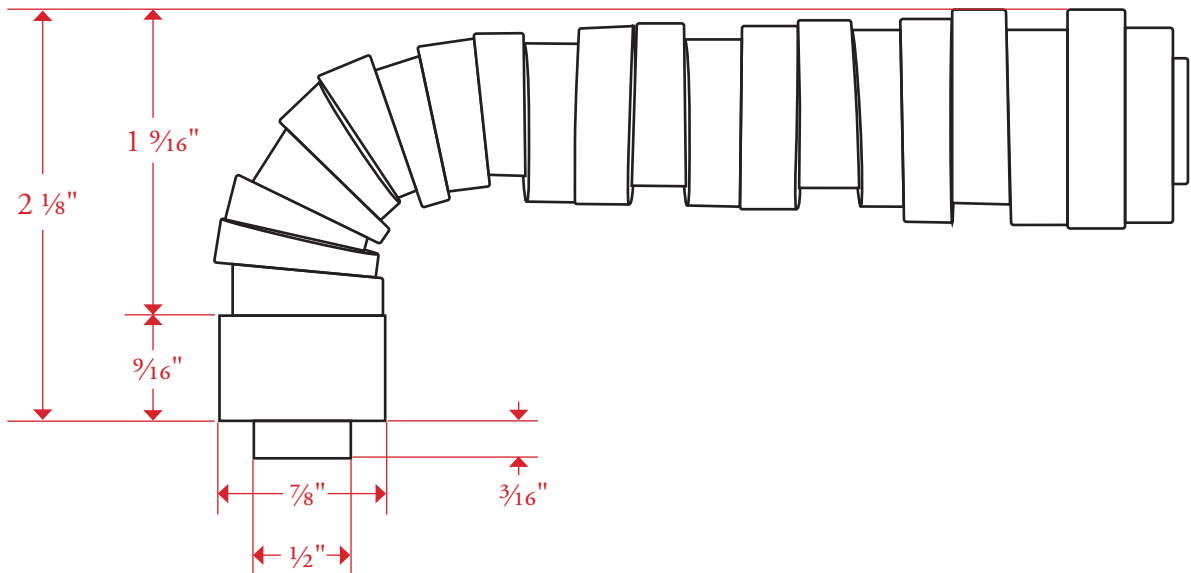

CIRCLES DOOR LEVER

N° 31315 / 1315 - 5"

All measurements are in inches unless otherwise noted. Drawing shown at scale. Please do not scale drawing. Template is for reference only, not mortising purposes. All field cutting and fitting should be done with physical items.

CIRCLES ROSE

N° 01221 - 2"

All measurements are in inches unless otherwise noted. Drawing shown at scale. Please do not scale drawing. Template is for reference only, not mortising purposes. All field cutting and fitting should be done with physical items.