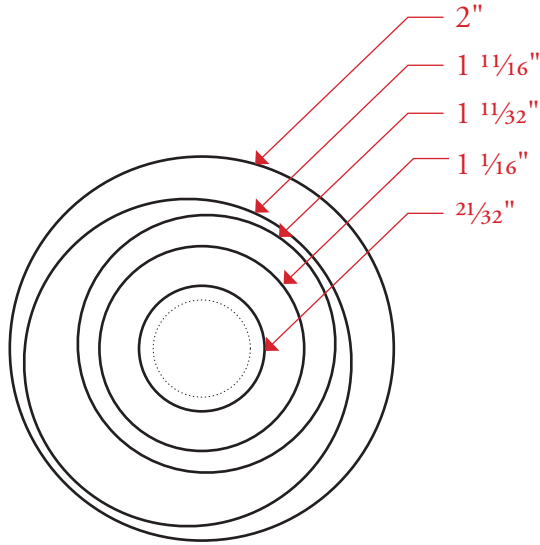

CIRCLES DOOR LEVER

N° 31315 / 1315 - 5"

All measurements are in inches unless otherwise noted. Drawing shown at scale. Please do not scale drawing. Template is for reference only, not mortising purposes. All field cutting and fitting should be done with physical items.

CIRCLES ROSE

N° 01221 - 2"

All measurements are in inches unless otherwise noted. Drawing shown at scale. Please do not scale drawing. Template is for reference only, not mortising purposes. All field cutting and fitting should be done with physical items.