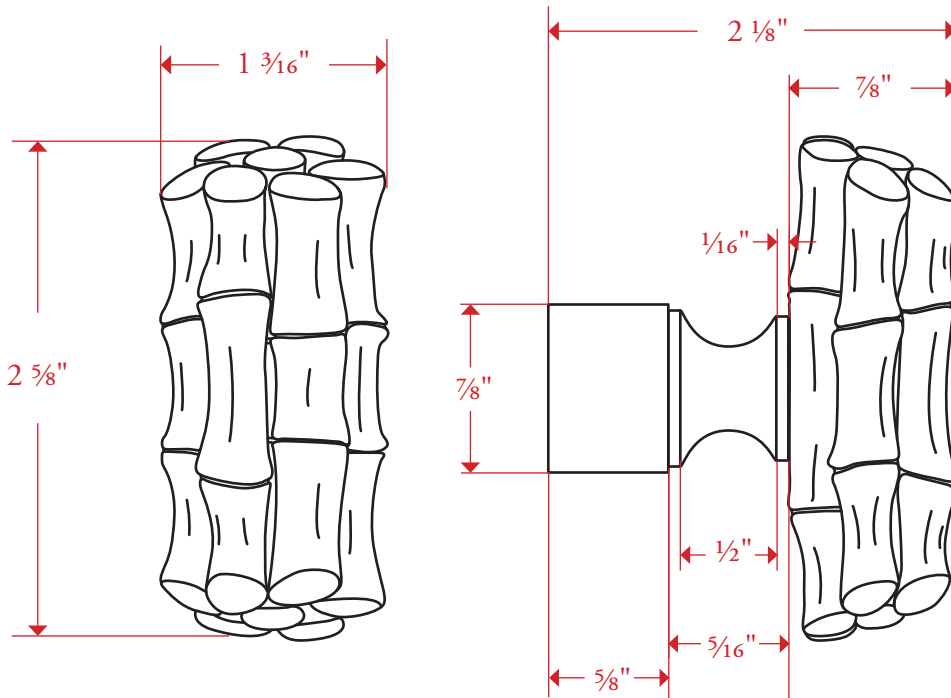

BAMBOO DOOR KNOB

N° 2577 - 1 $\frac{3}{16}$ " x 2 $\frac{5}{8}$ "

All measurements are in inches unless otherwise noted. Drawing shown at scale. Please do not scale drawing. Template is for reference only, not mortising purposes. All field cutting and fitting should be done with physical items.