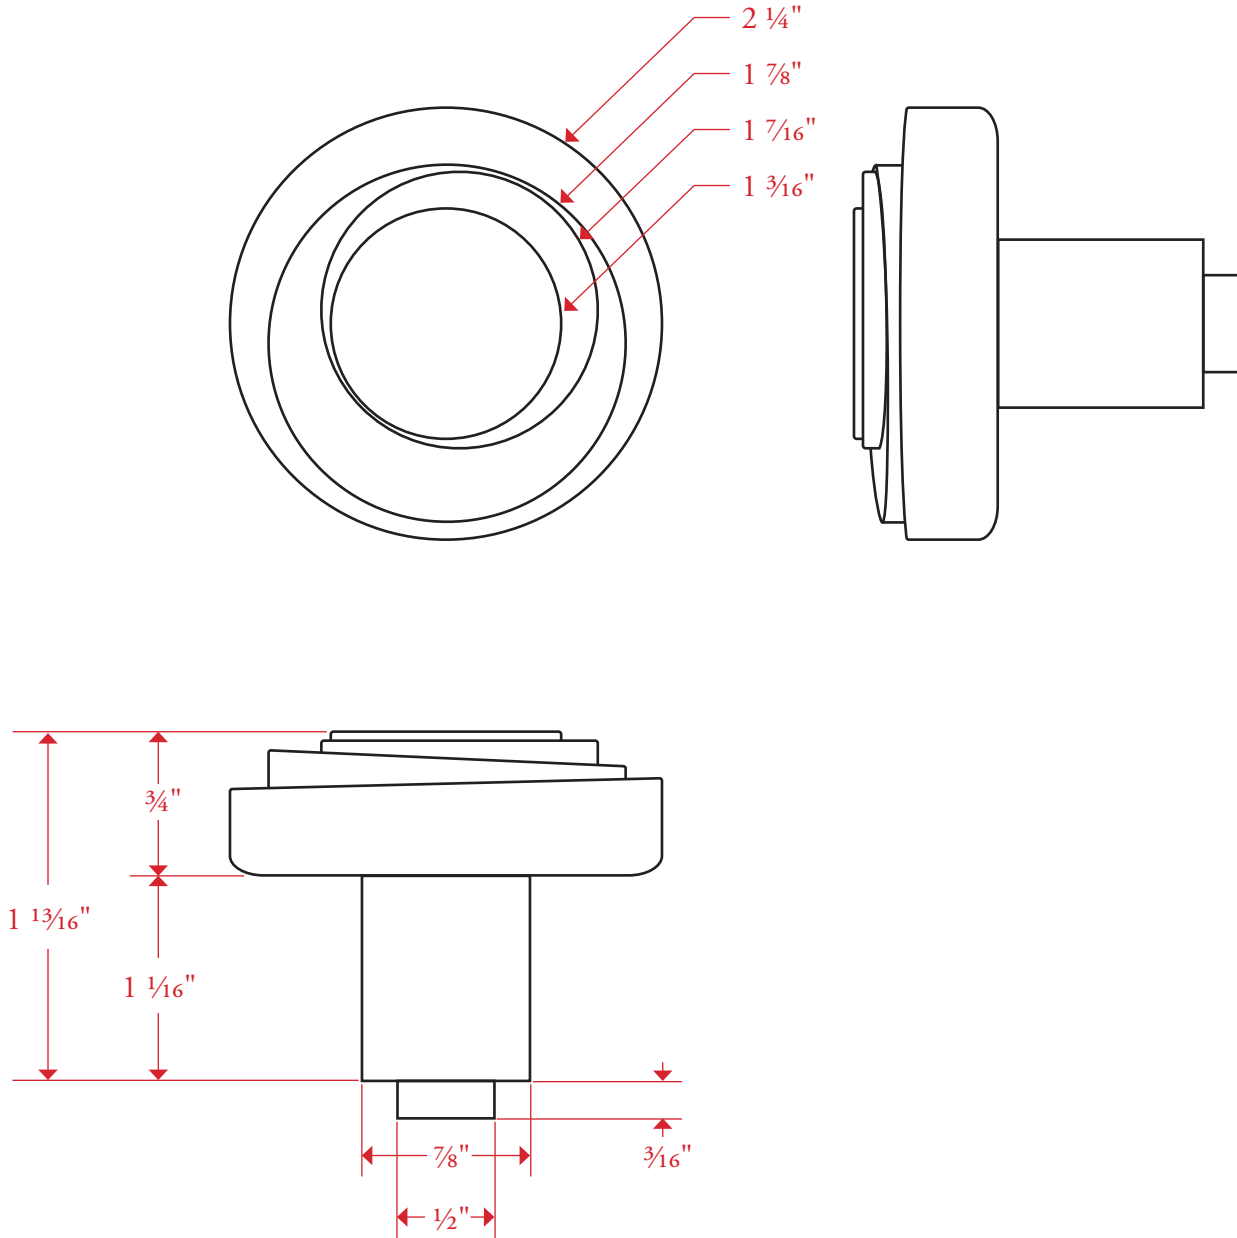

CIRCLES DOOR KNOB

N° 22441 / 2441 - 2 ¼"

All measurements are in inches unless otherwise noted. Drawing shown at scale. Please do not scale drawing. Template is for reference only, not mortising purposes. All field cutting and fitting should be done with physical items.