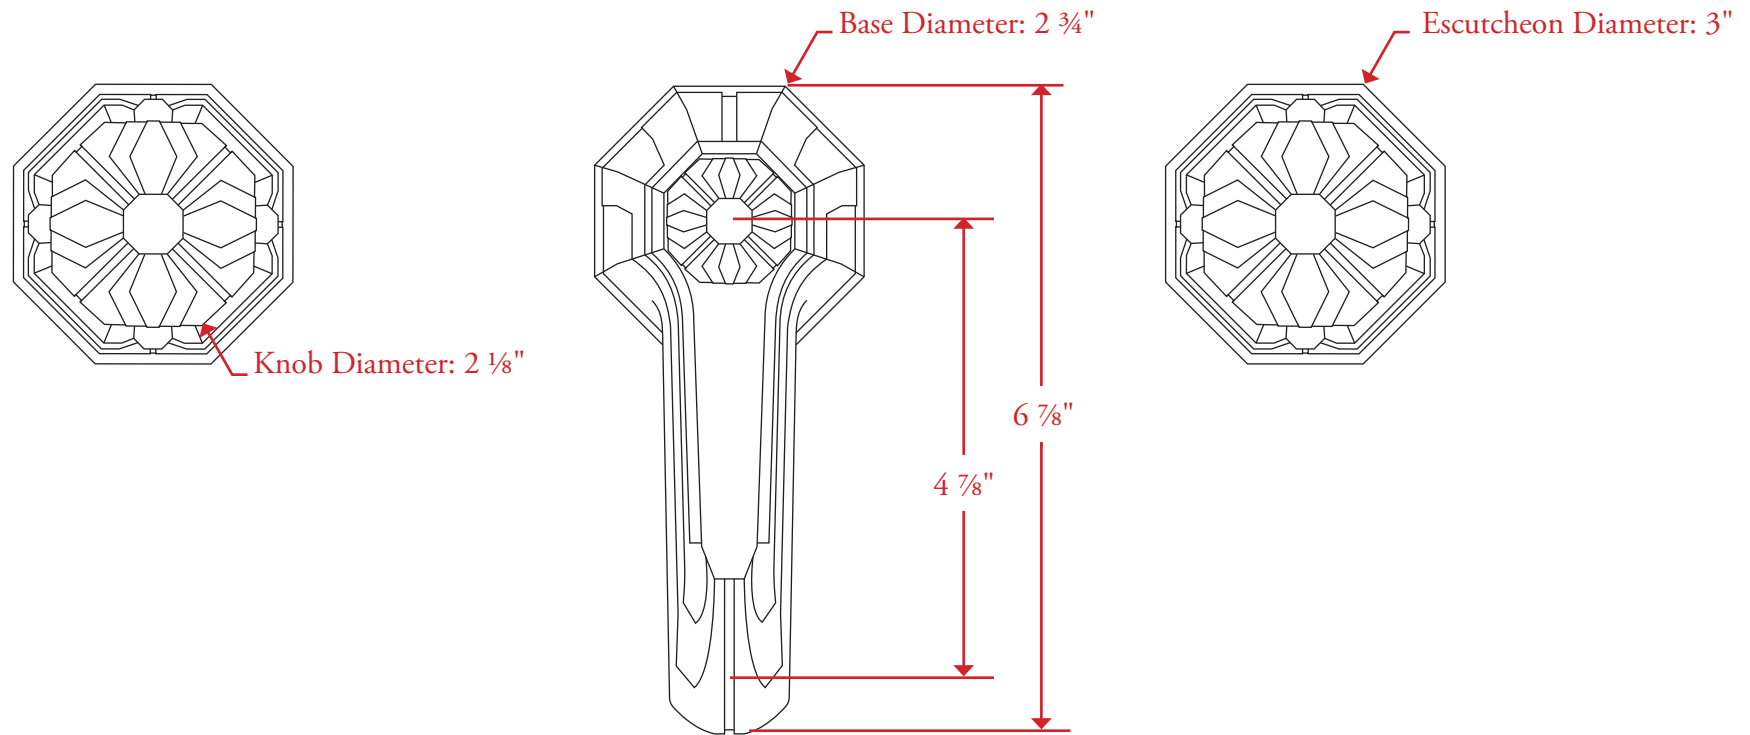

ASTAIRE DECO SET

N° 16800 with Knobs

All measurements are in inches unless otherwise noted. Drawing shown at $\frac{1}{2}$ scale. Please do not scale drawing. Template is for reference only, not mortising purposes.

All field cutting and fitting should be done with physical hardware. All matching bathroom accessories are available.

Drilling Instructions: Hole sizes to be $1 \frac{1}{8}$ " minimum for installation of valves and spout.