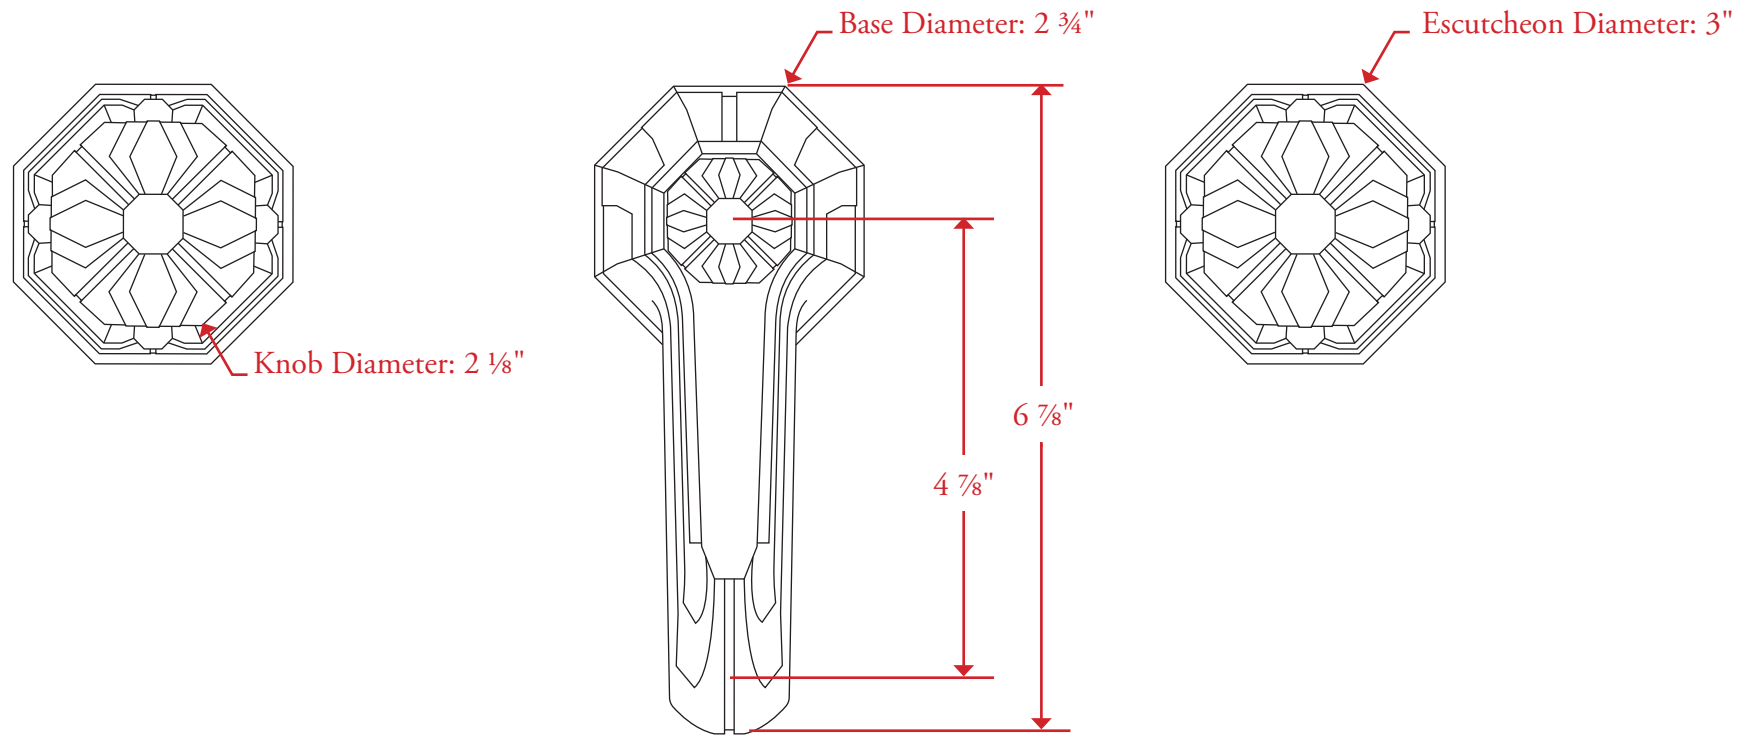

ASTAIRE DECO SET

N° 16800 with Knobs

All measurements are in inches unless otherwise noted. Drawing shown at $\frac{1}{2}$ scale. Please do not scale drawing. Template is for reference only, not mortising purposes.

All field cutting and fitting should be done with physical hardware. All matching bathroom accessories are available.

Drilling Instructions: Hole sizes to be $1 \frac{1}{8}$ " minimum for installation of valves and spout.