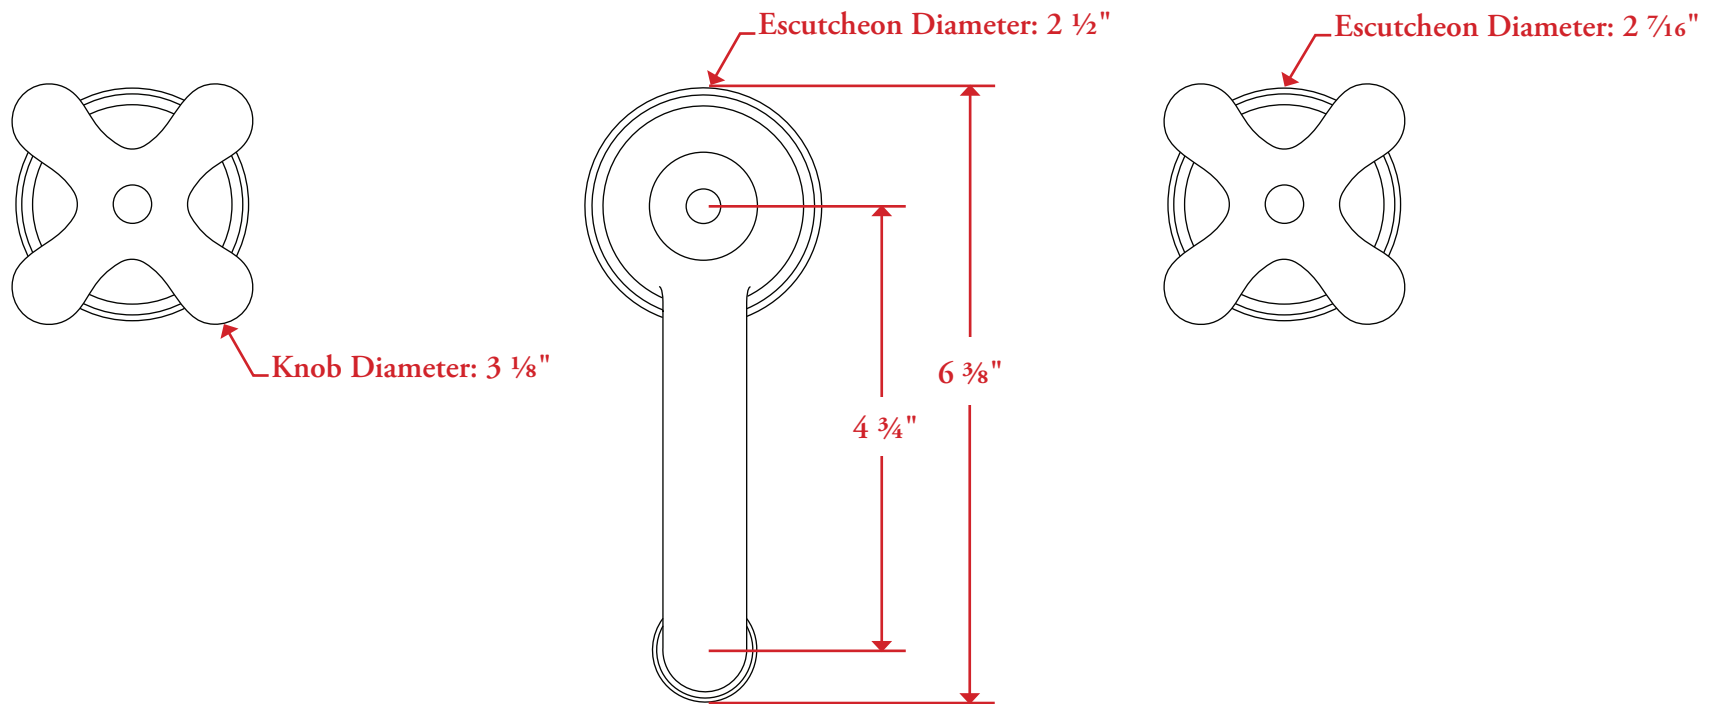

## PORCELAIN SIMPLICITY BASIN SET

N° 14600 with Knobs

All measurements are in inches unless otherwise noted. Drawing shown at  $\frac{1}{2}$  scale. Please do not scale drawing. Template is for reference only, not mortising purposes.

All field cutting and fitting should be done with physical hardware. All matching bathroom accessories are available.

Drilling Instructions: Hole sizes to be  $\frac{1}{8}$ " minimum for installation of valves and spout.