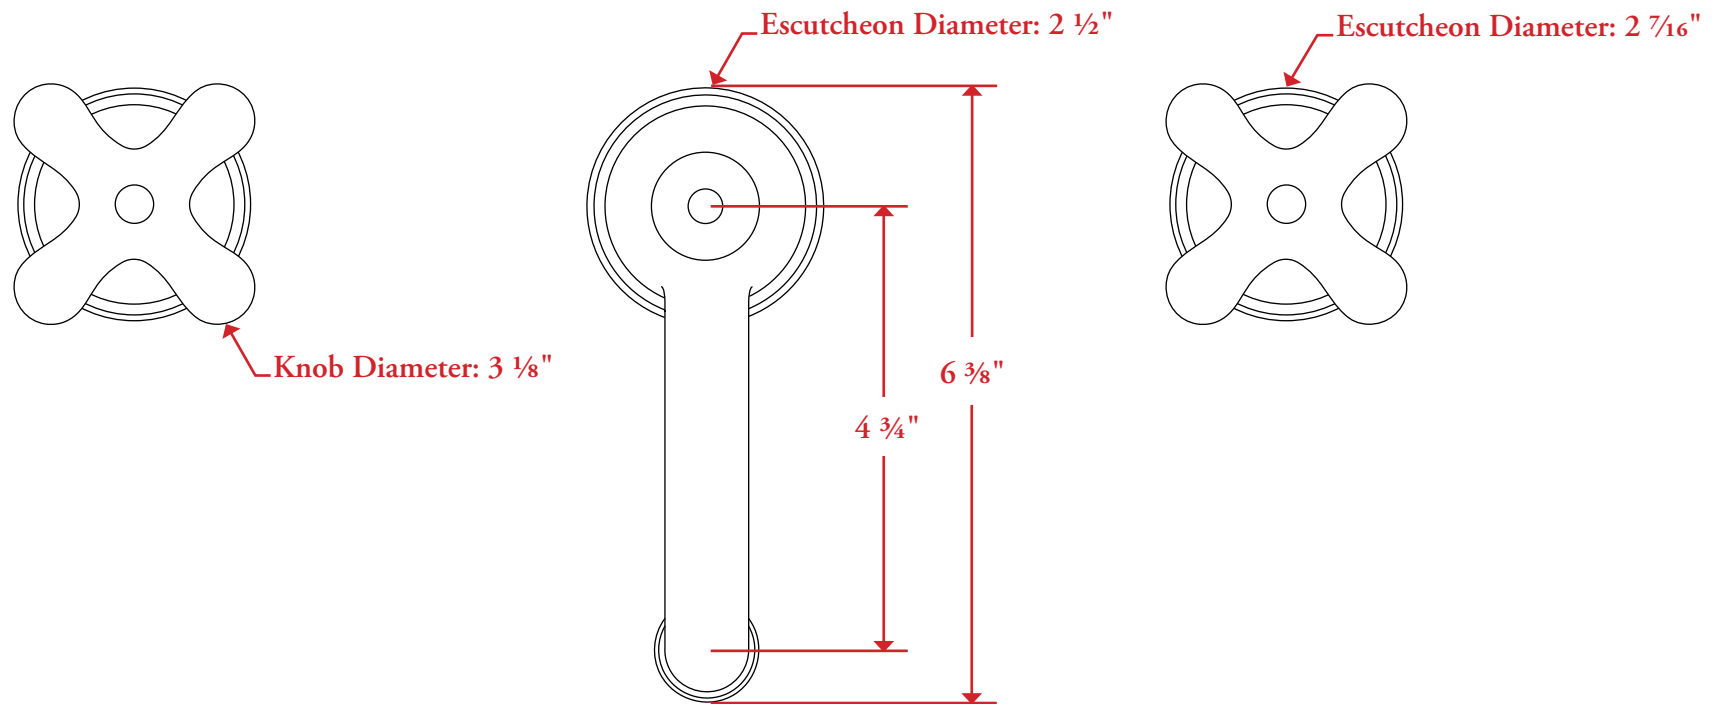

PORCELAIN SIMPLICITY BASIN SET

N° 14600 with Knobs

All measurements are in inches unless otherwise noted. Drawing shown at 1/2 scale. Please do not scale drawing. Template is for reference only, not mortising purposes.

All field cutting and fitting should be done with physical hardware. All matching bathroom accessories are available.

Drilling Instructions: Hole sizes to be 1 1/8\" minimum for installation of valves and spout.