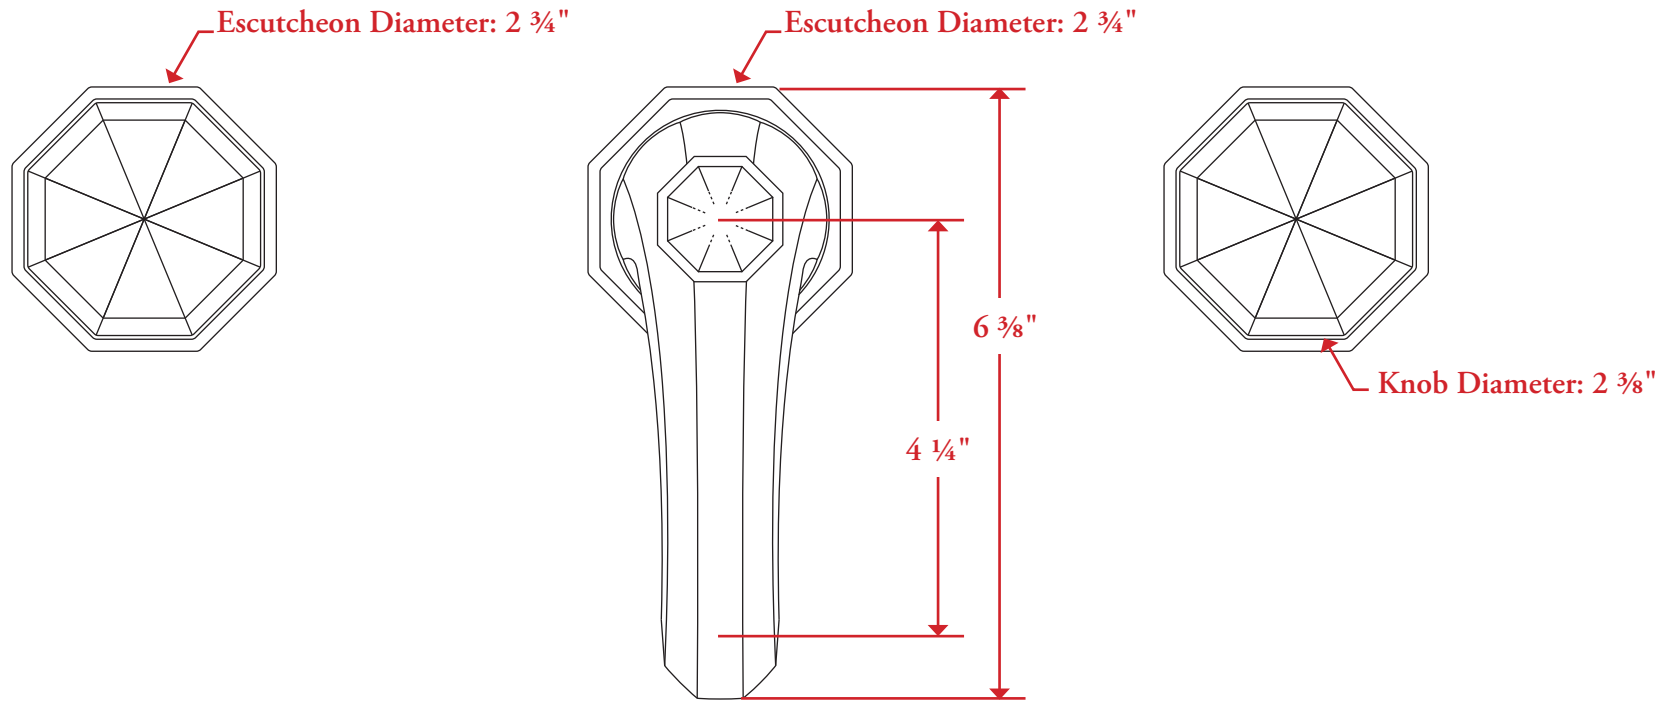

## MONTICELLO BASIN SET

N° 13300 with Knobs

All measurements are in inches unless otherwise noted. Drawing shown at  $\frac{1}{2}$  scale. Please do not scale drawing. Template is for reference only, not mortising purposes.  
All field cutting and fitting should be done with physical hardware. All matching bathroom accessories are available.  
Drilling Instructions: Hole sizes to be  $1 \frac{1}{8}$ " minimum for installation of valves and spout.