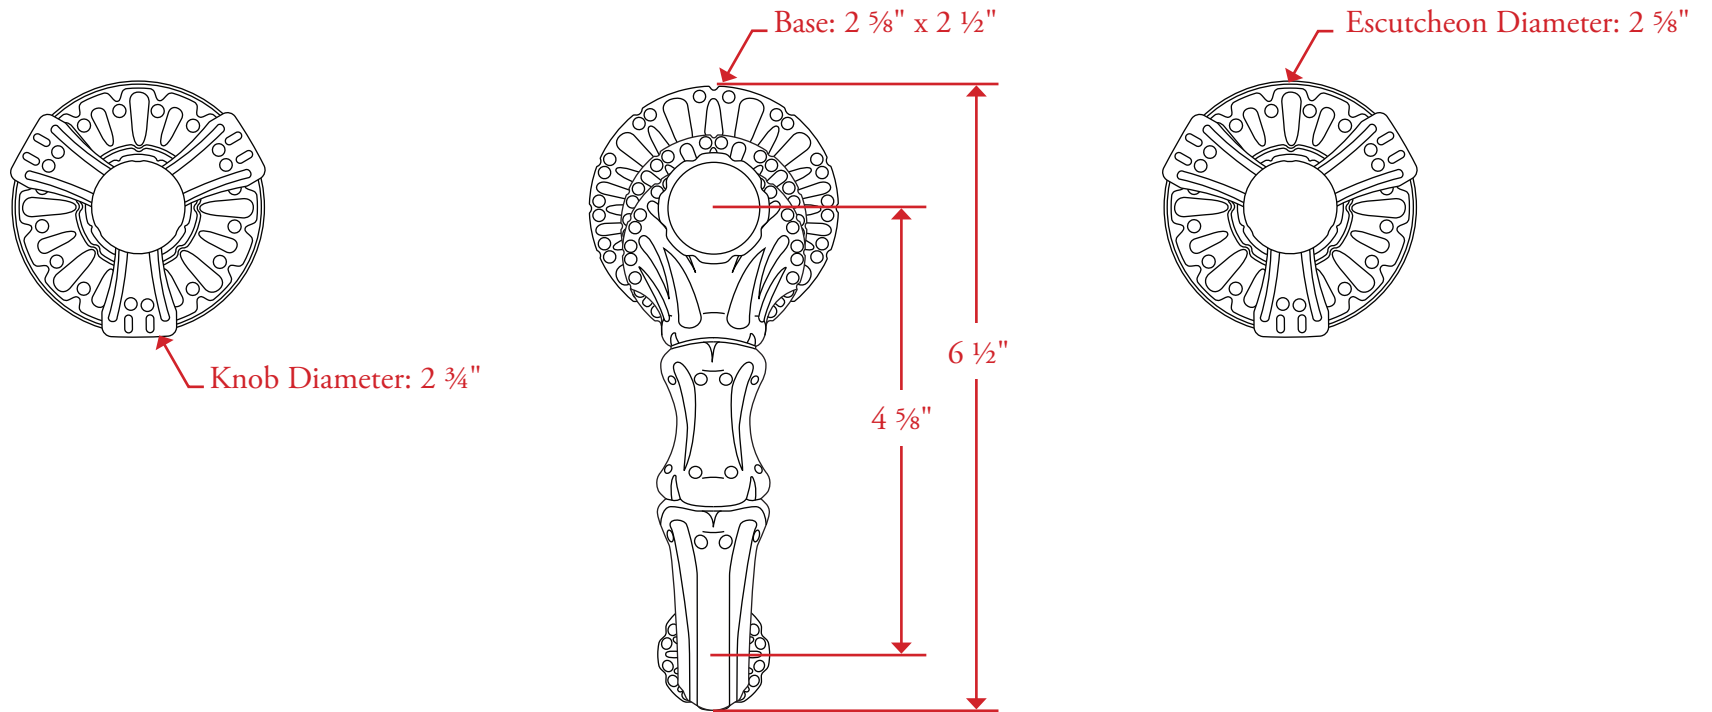

## BAMBOO BASIN SET

N° 12900 with Knobs

All measurements are in inches unless otherwise noted. Drawing shown at  $\frac{1}{2}$  scale. Please do not scale drawing. Template is for reference only, not mortising purposes.

All field cutting and fitting should be done with physical hardware. All matching bathroom accessories are available.

Drilling Instructions: Hole sizes to be 1  $\frac{1}{8}$ " minimum for installation of valves and spout.