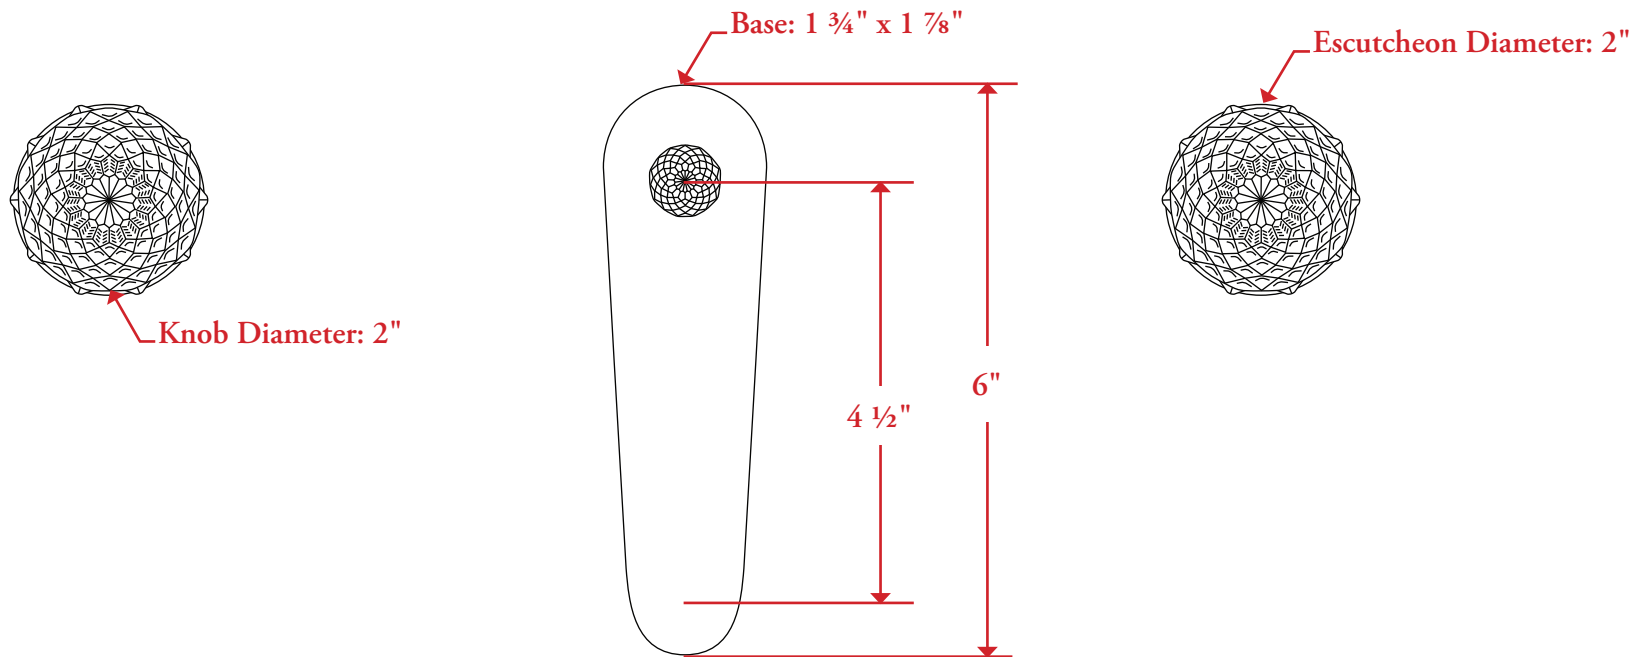

PINEAPPLE BASIN SET

N° 12500 with Knobs

All measurements are in inches unless otherwise noted. Drawing shown at 1/2 scale. Please do not scale drawing. Template is for reference only, not mortising purposes.

All field cutting and fitting should be done with physical hardware. All matching bathroom accessories are available.

Drilling Instructions: Hole sizes to be 1 1/8" minimum for installation of valves and spout.