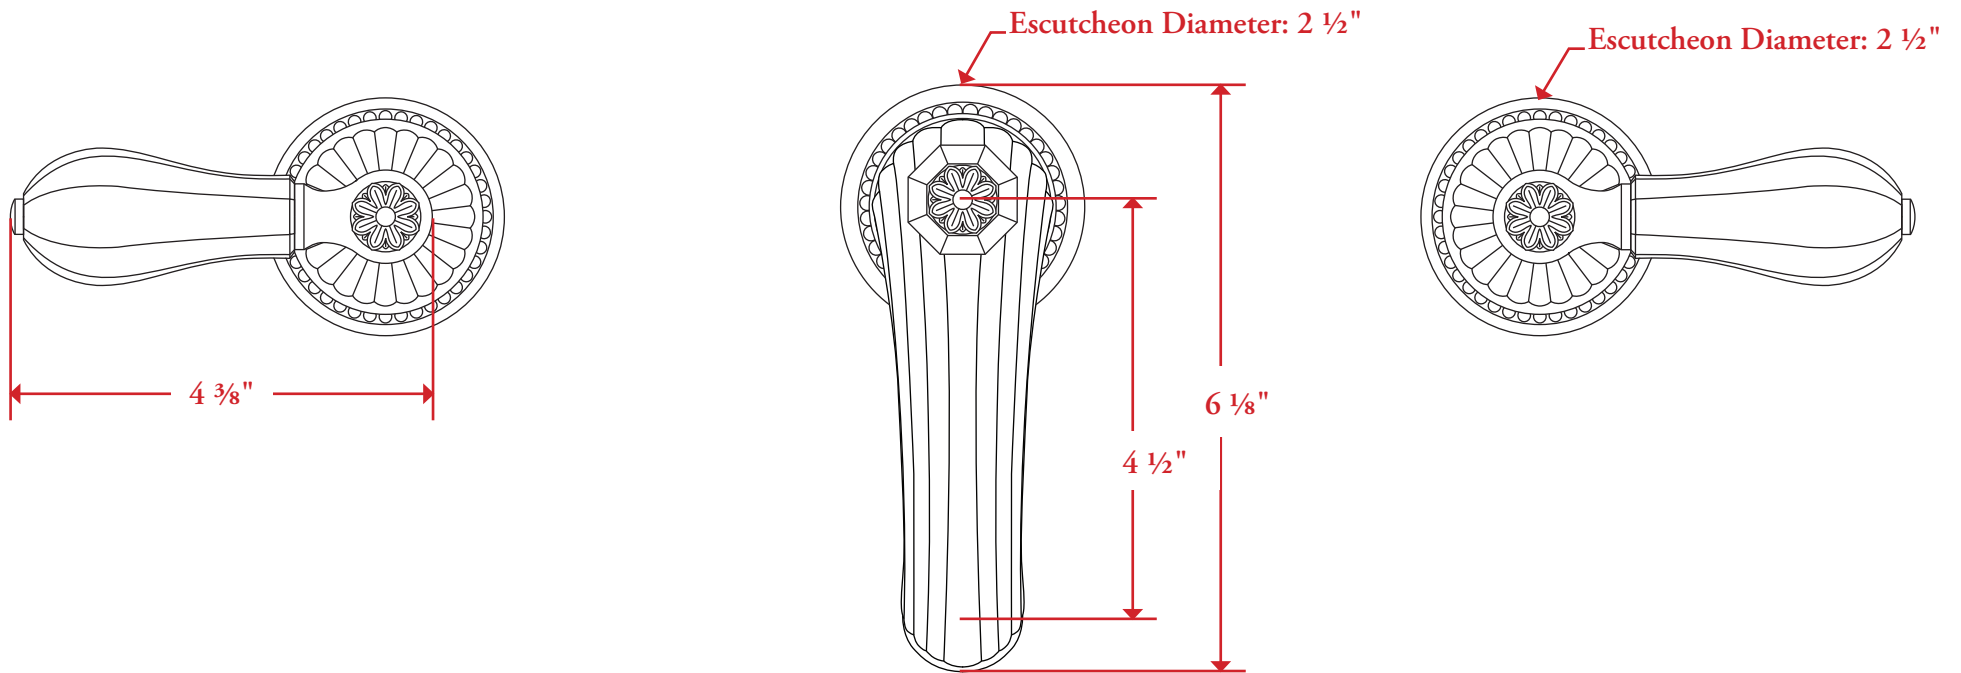

ROCK CRYSTAL BASIN SET

N° 11901 with Levers

All measurements are in inches unless otherwise noted. Drawing shown at $\frac{1}{2}$ scale. Please do not scale drawing. Template is for reference only, not mortising purposes.

All field cutting and fitting should be done with physical hardware. All matching bathroom accessories are available.

Drilling Instructions: Hole sizes to be $1 \frac{1}{8}$ " minimum for installation of valves and spout.