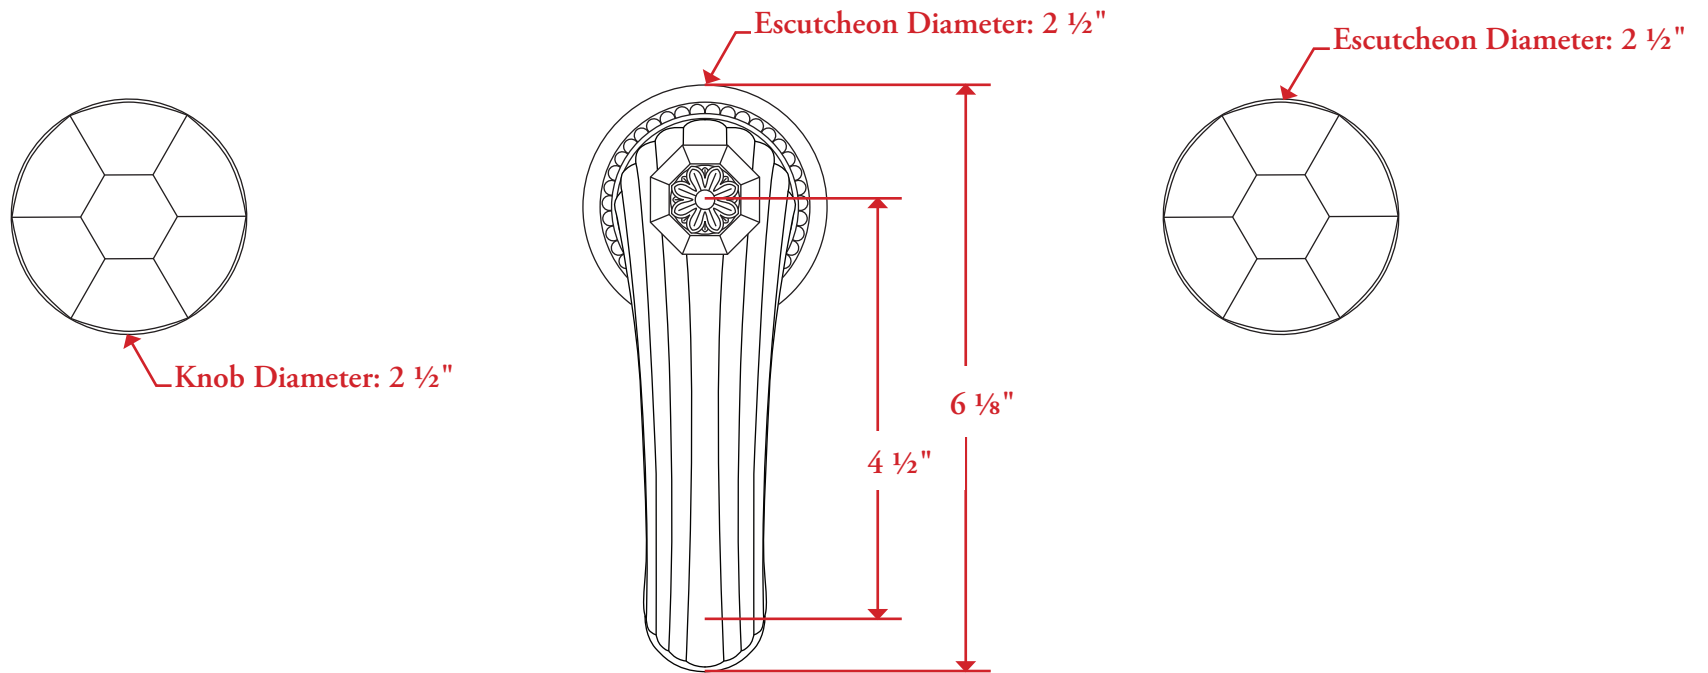

## ROCK CRYSTAL BASIN SET

N° 11900 with Knobs

All measurements are in inches unless otherwise noted. Drawing shown at 1/2 scale. Please do not scale drawing. Template is for reference only, not mortising purposes.

All field cutting and fitting should be done with physical hardware. All matching bathroom accessories are available.

Drilling Instructions: Hole sizes to be 1 1/8" minimum for installation of valves and spout.