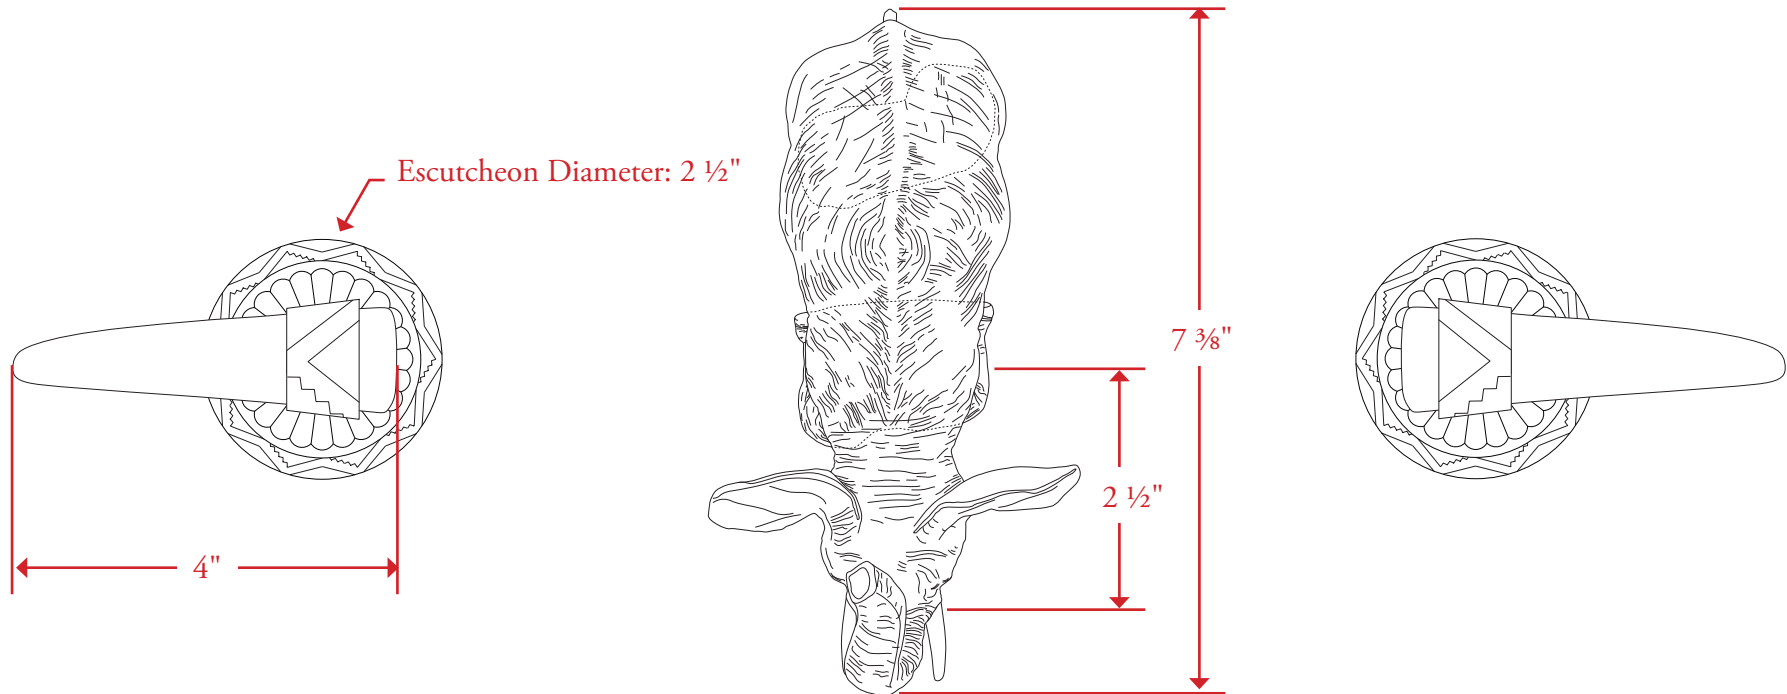

ELEPHANT BASIN SET

N° 10013 with Ivory Levers

All measurements are in inches unless otherwise noted. Drawing shown at 1/2 scale. Please do not scale drawing. Template is for reference only, not mortising purposes. All field cutting and fitting should be done with physical hardware. Ivory handles are carved by hand and may vary. All matching bathroom accessories are available. Some spout designs require additional mounting space. Please verify clearance at basin or tub.