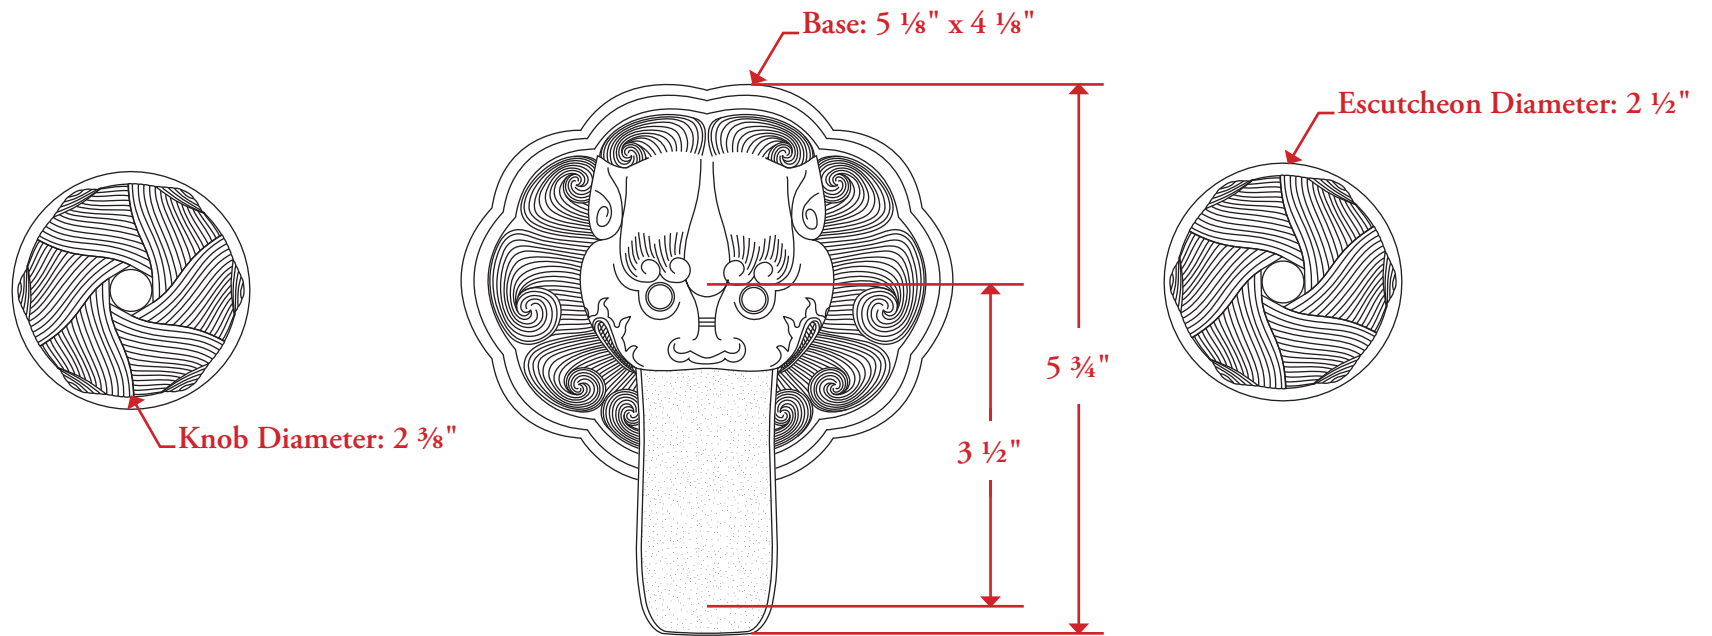

## FOO DOG BASIN SET

N° 10000 with Knobs

All measurements are in inches unless otherwise noted. Drawing shown at  $\frac{1}{2}$  scale. Please do not scale drawing. Template is for reference only, not mortising purposes.

All field cutting and fitting should be done with physical hardware. All matching bathroom accessories are available.

Drilling Instructions: Hole sizes to be  $1 \frac{1}{8}''$  minimum for installation of valves and spout.