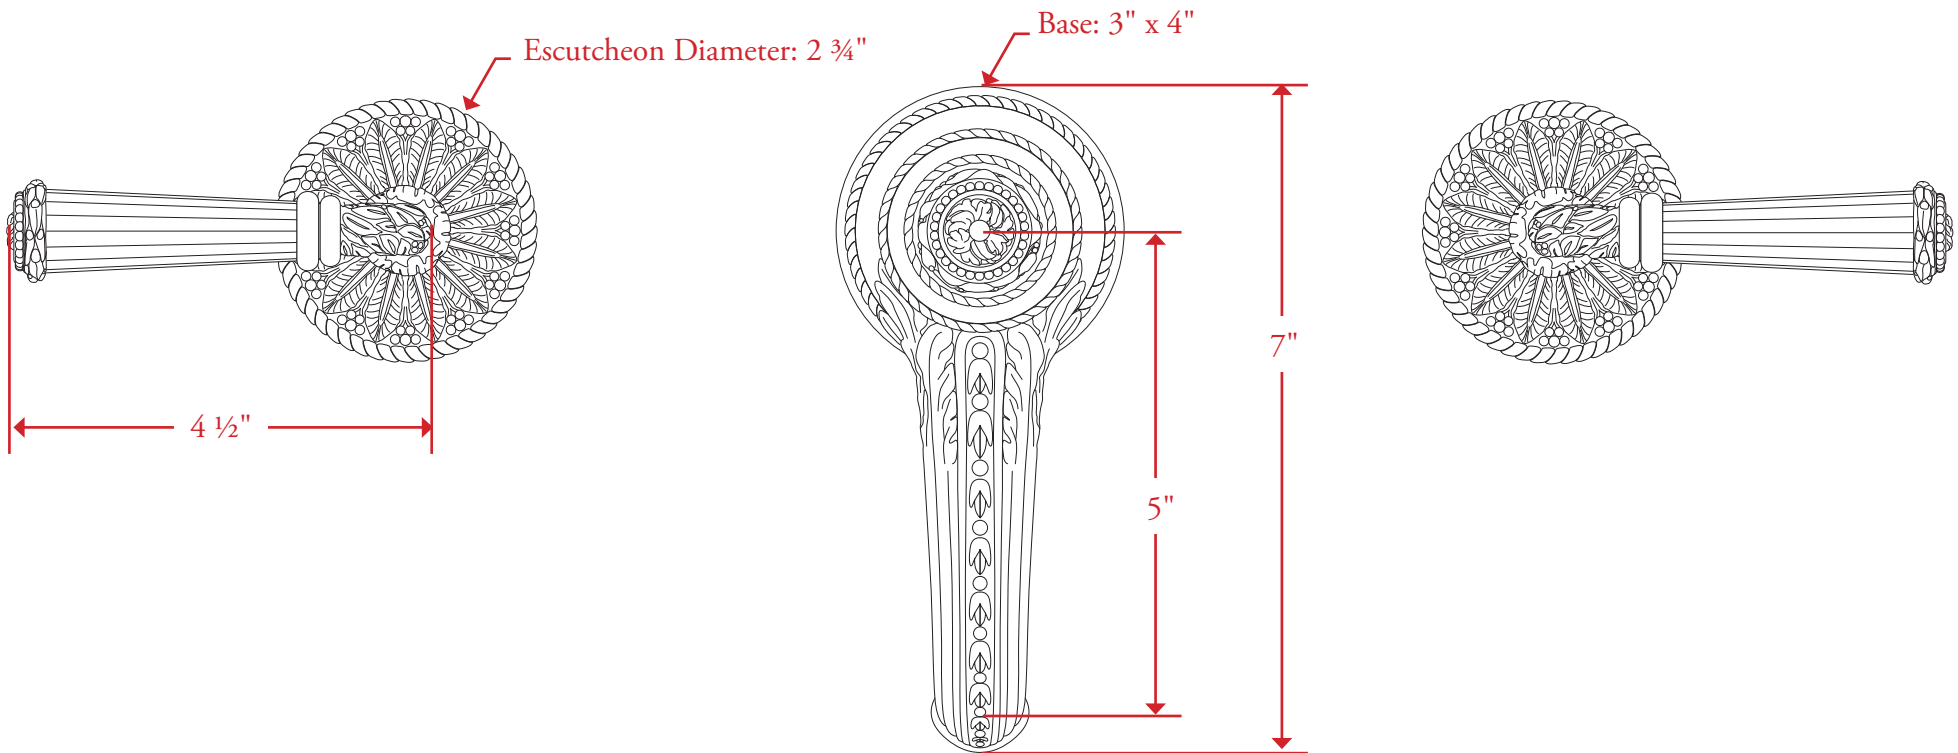

150TH ANNIVERSARY BASIN SET

N° 00150 with Knobs - N° 00151 with Levers (Shown with Ivory Inserts)

All measurements are in inches unless otherwise noted. Drawing shown at $\frac{1}{2}$ scale. Please do not scale drawing. Template is for reference only, not mortising purposes. All field cutting and fitting should be done with physical hardware. Ivory handles are carved by hand and may vary. Other lever inserts are available in a variety of materials such as all metal, rock crystal, malachite, etc. All matching accessories are available. Some spout designs require additional mounting space. Please verify clearance.