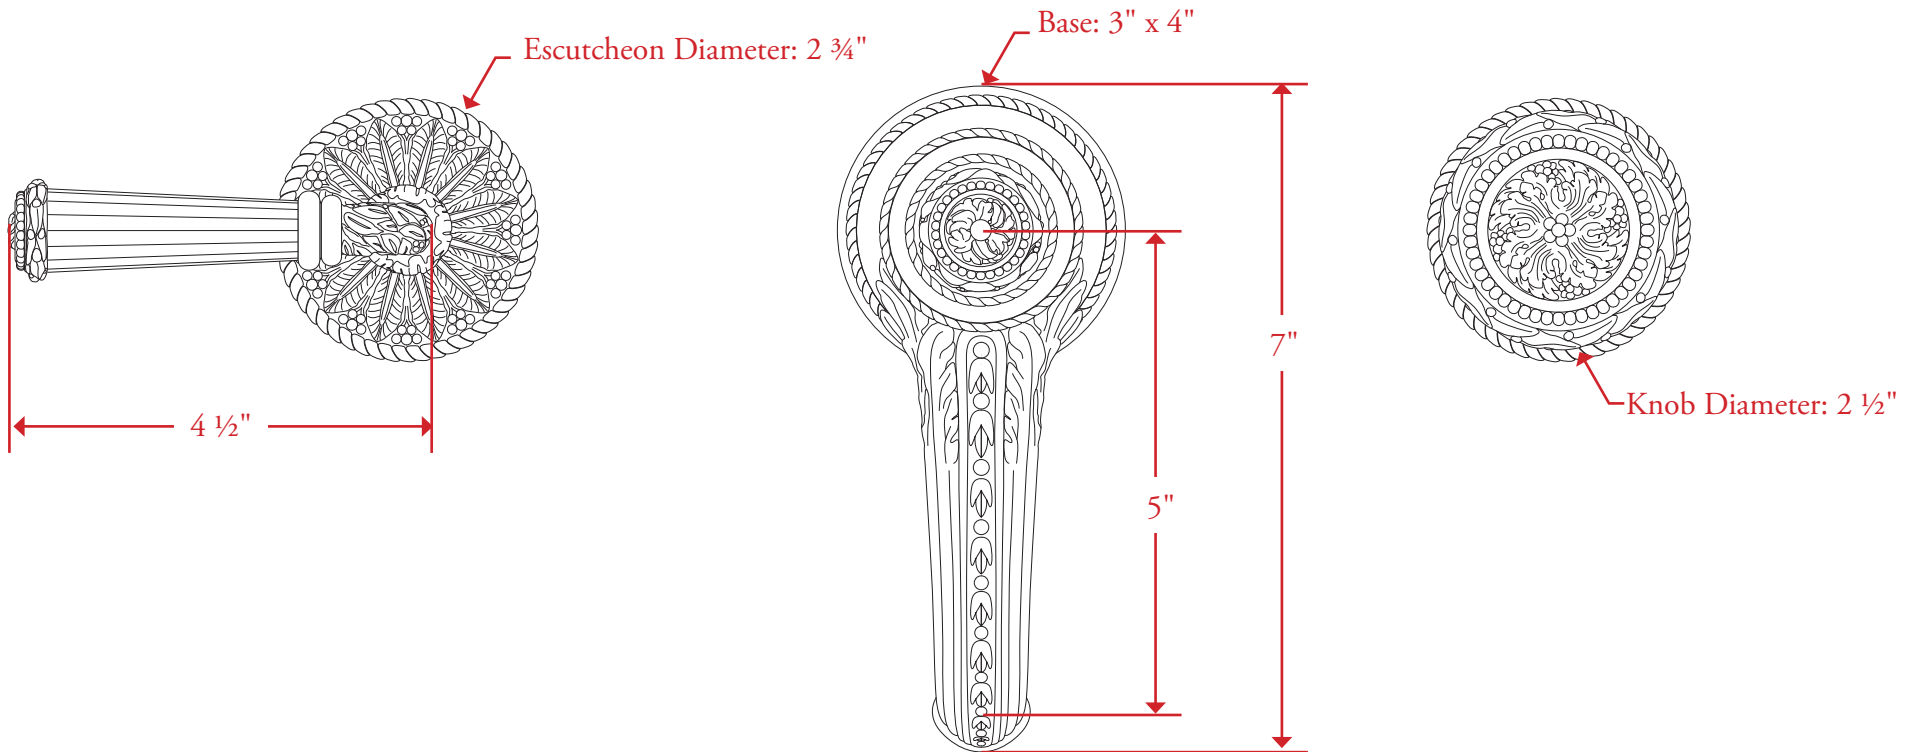

150TH ANNIVERSARY BASIN SET

N° 00150 with Knobs - N° 00151 with Levers (Shown with Ivory Inserts)

All measurements are in inches unless otherwise noted. Drawing shown at $\frac{1}{2}$ scale. Please do not scale drawing. Template is for reference only, not mortising purposes. All field cutting and fitting should be done with physical hardware. Ivory handles are carved by hand and may vary. Other lever inserts are available in a variety of materials such as all metal, rock crystal, malachite, etc. All matching accessories are available. Some spout designs require additional mounting space. Please verify clearance.