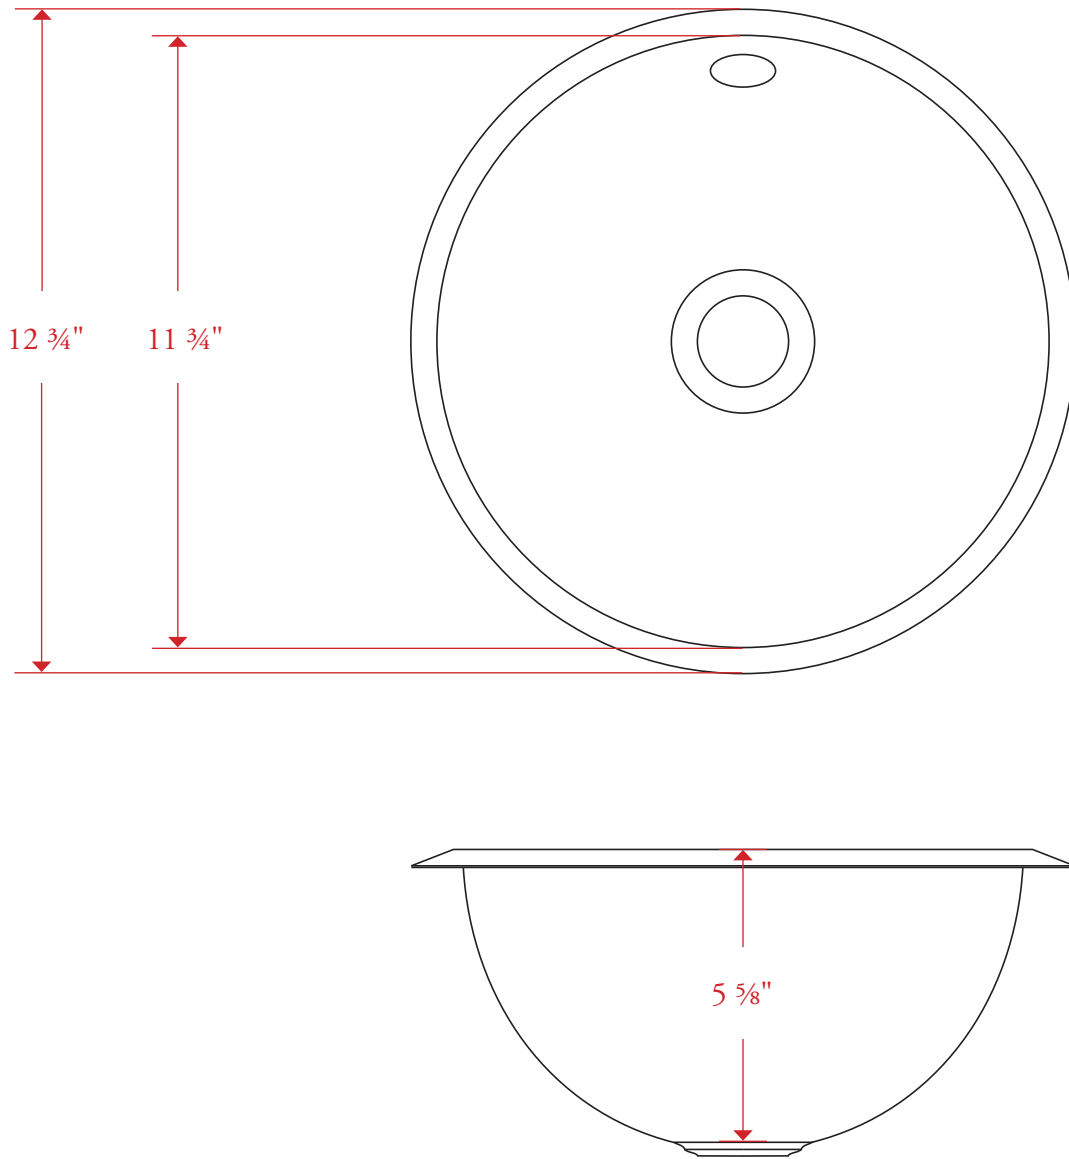

ROUND COPPER BOWL

76153 - 11 $\frac{3}{4}$ " Interior Dimension, 5 $\frac{5}{8}$ " Deep

All measurements are in inches unless otherwise noted. Drawing shown at $\frac{1}{4}$ scale. Please do not scale drawing. Template is for reference only, not mortising purposes. All field cutting and fitting should be done with physical items. Bowls are undermount and fit a 1 $\frac{1}{4}$ " drain (not included with bowl; included with purchase of basin set). Available with or without overflow; please specify when ordering.